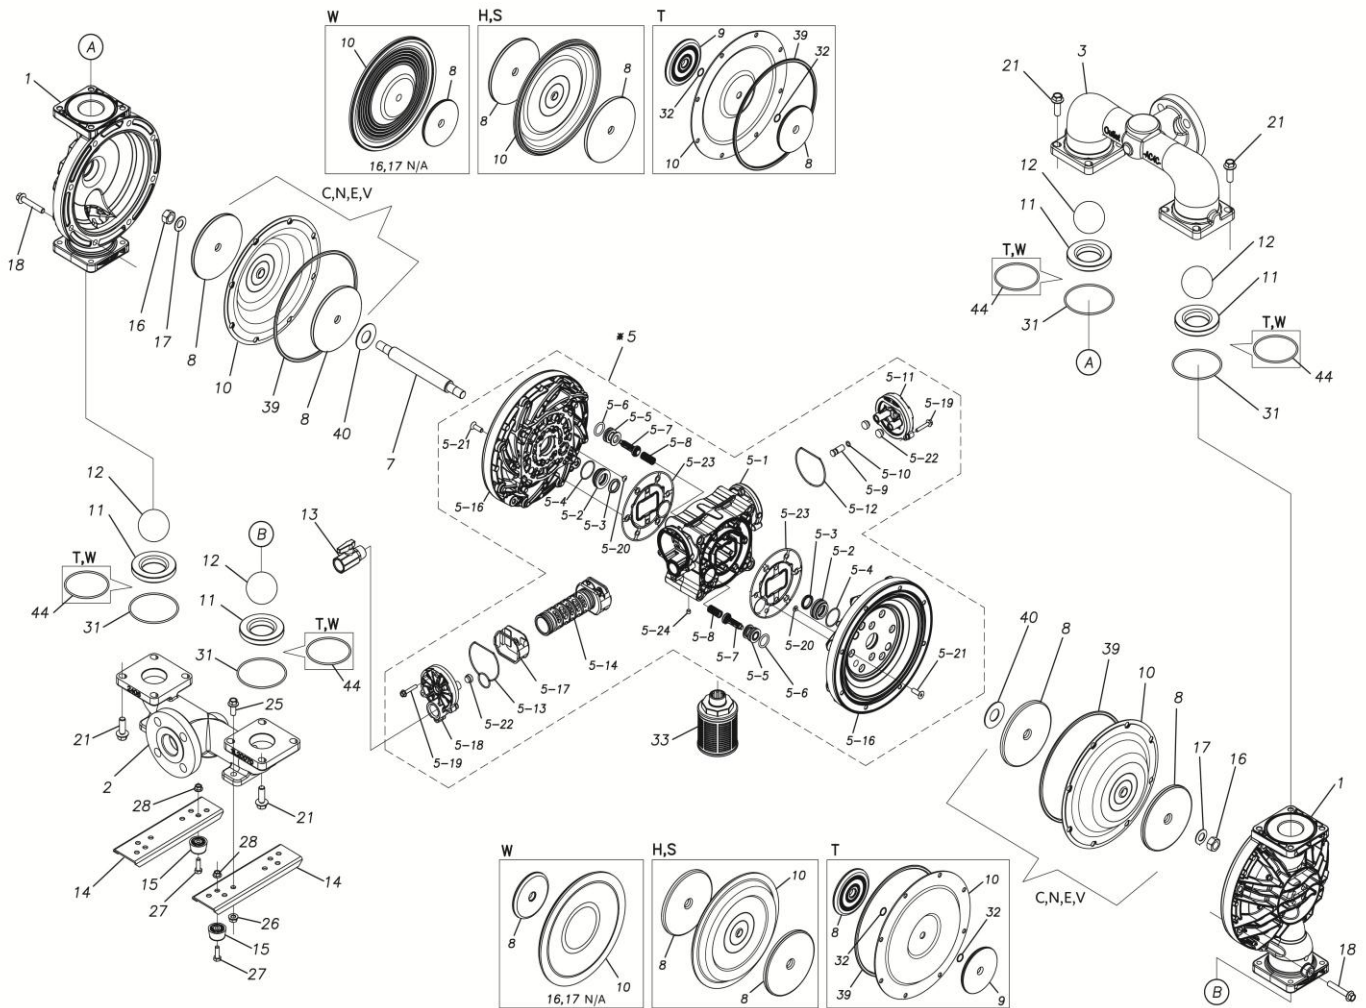

## Exploded View Drawing and Parts List

Model: **TC-X400ANJ**

Model Number: **1L00520MP**

The part list and exploded view drawing as attached below indicate the full list of parts for the above mentioned pump model.

Please contact your Pump Distributor directly for more information.

■ Parts List

TC-X400ANJ

1L00520MP

Ref.No.	Parts No.	Description	Parts Component	Remark
1	1L20073AM	OUT CHAMBER	2	
2	1L20070AF	IN MANIFOLD	1	
3	1L20071AF	OUT MANIFOLD	1	
5	1L10023MP	BODY ASSEMBLY	1	

Ref.No.	Parts No.	Description	Parts Component	Remark
5-1	1L30054MP	BODY	1	The parts of #5 are available with a set as [1L10023MP: BODY ASSEMBLY]. This is also available individually.
5-2	1M30026MM	BEARING CENTER ROD	2	
5-3	9S2BA0025	PACKING	2	
5-4	9S1BS0036	O RING S-36	2	
5-5	1L30063MM	PILOT VALVE SEAT	2	
5-6	9S1BP1022	O RING P-22A	2	
5-7	1L30058MB	PILOT VALVE	2	
5-8	1L30064MM	SPRING	2	
5-9	1L30065MM	RESET BUTTON	1	
5-10	9S1BP0008	O RING P-8	1	
5-11	1L30056MB	CAP	1	
5-12	1L30061MB	PACKING CAP	1	
5-13	1L30060MB	PACKING CAP IN	1	
5-14	1L10003MK	C SPOOL VALVE ASSEMBLY (Looped C®)	1	
5-16	1L30066MM	AIR CHAMBER	2	
5-17	1L30005MB	SPRING STOPPER	1	
5-18	1L30055MP	CAP IN	1	
5-19	9B2210635	BOLT M6 × 35	7	
5-20	9T6125008	SCREW M5 × 8	8	
5-21	9B5290800	BOLT M8 × 25	16	
5-22	1L30062MB	CUSHION	4	
5-23	1L30059MB	PACKING BODY	2	
5-24	9P62P9901	PLUG	2	
7	1L20043MM	CENTER ROD	1	
8	1L20019MM	CENTER DISK	4	
10	1L20002BB	DIAPHRAGM	2	
11	1L20037BB	VALVE SEAT	4	
12	1M20018BB	BALL	4	
13	1M90001MP	BALL VALVE	1	
14	1L30067MM	BASE	2	
15	1H30055MB	RUBBER FEET	4	
16	9N1731600	NUT M16 × 1.5	2	
17	9W3311600	CONED DISK SPRING M16	2	
18	9B2111060	BOLT M10 × 60	16	
21	9B2111235	BOLT M12 × 35	16	
25	9B2111025	BOLT M10 × 25	4	
26	9N2111000	NUT M10	4	
27	9B1110825	BOLT M8 × 25	4	
28	9N2110800	NUT M8	4	
31	9S1BG0100	O RING G-100	4	
33	1L90002MP	SILENCER	1	
39	9S1BG0230	O RING G-230	2	
40	1M30033MB	CUSHION CENTER DISK	2	