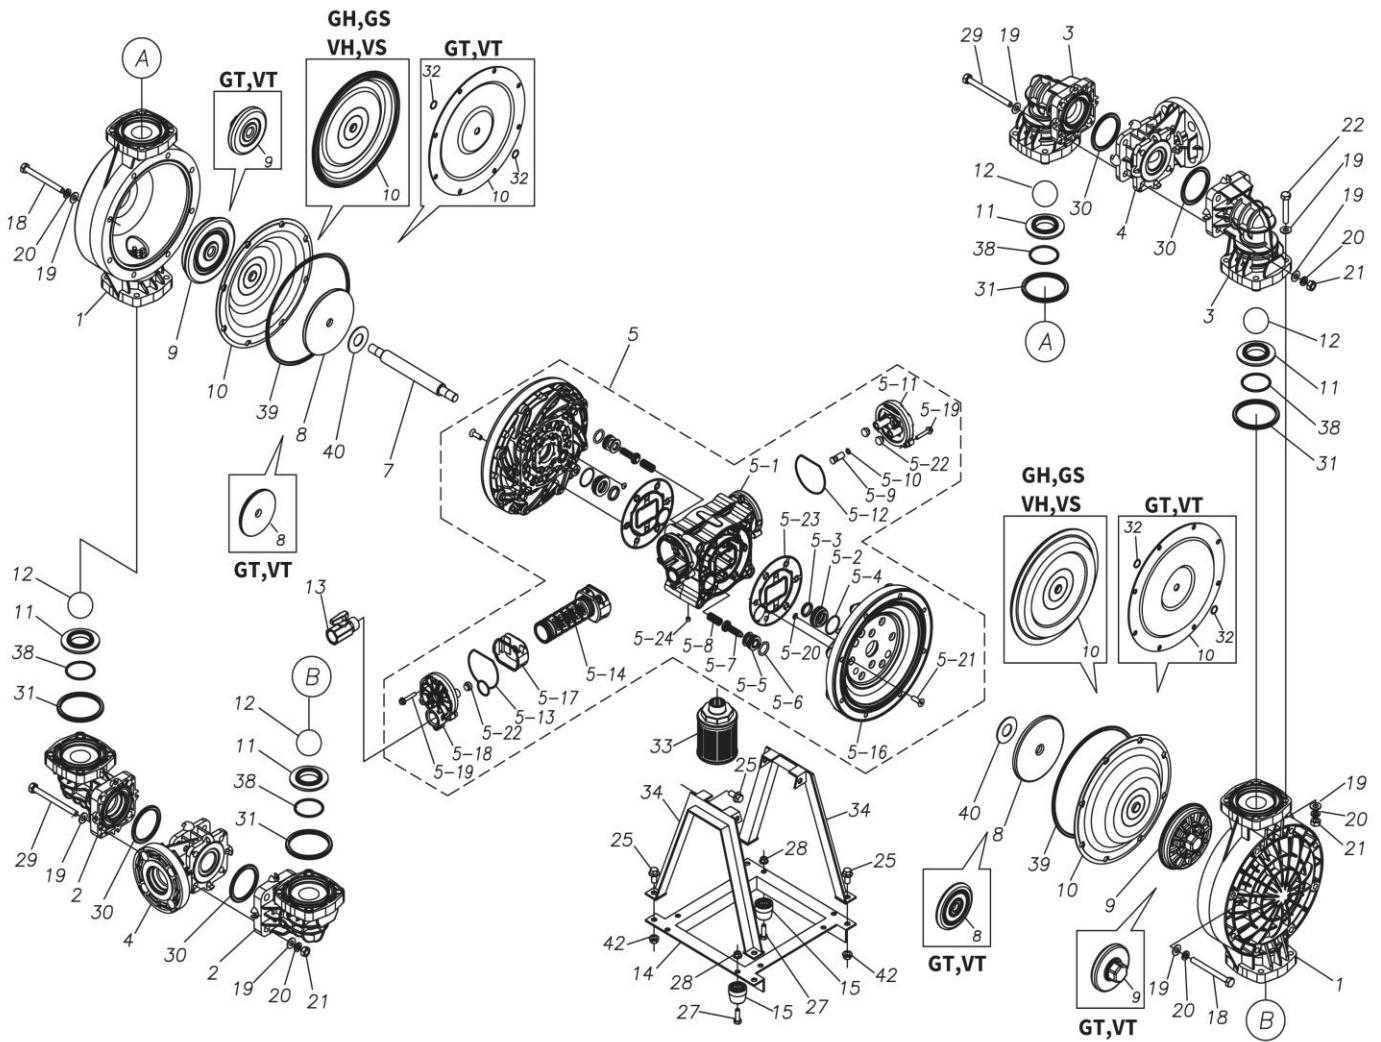

## Exploded View Drawing and Parts List

Model: **TC-X400GTJ**

Model Number: **1L00161MP**

The part list and exploded view drawing as attached below indicate the full list of parts for the above mentioned pump model.

Please contact your Pump Distributor directly for more information.

■ Parts List

TC-X400GTJ

1L00161MP

Ref.No.	Parts No.	Description	Parts Component	Remark
1	1L20015PM	OUT CHAMBER	2	
2	1L20016PM	IN MANIFOLD	2	
3	1L20017PM	OUT MANIFOLD	2	
4	1L20018PP	CENTER MANIFOLD	2	
5	1L10023MP	BODY ASSEMBLY	1	