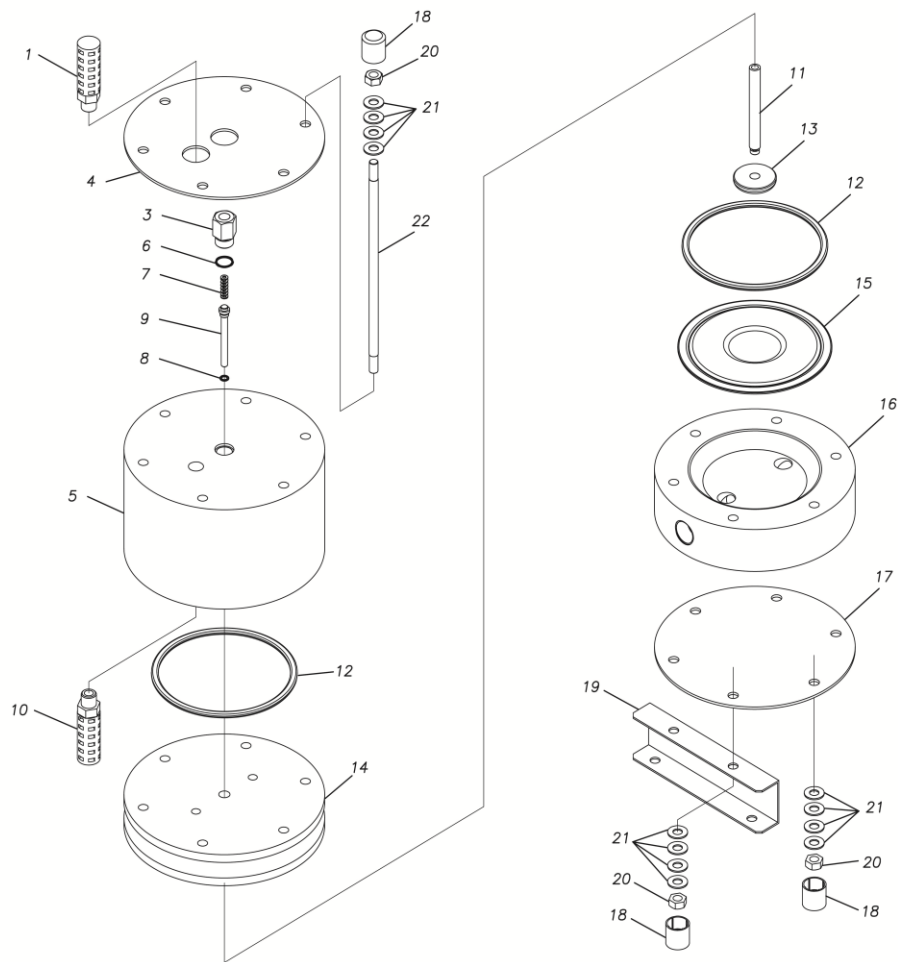

TC-X

Exploded View Drawing and Parts List

Model: **CF-X25HT**

Model Number: **1H00359MP**

The part list and exploded view drawing as attached below indicate the full list of parts for the above mentioned pump model.

Please contact your Pump Distributor directly for more information.

■ Parts List

CF-X25HT

1H00359MP

Ref.No.	Parts No.	Description	Parts Component	Remark
1	1D90001MP	SILENCER	1	
3	1D30065MP	VALVE SEAT	1	
4	1H30109MM	REINFORCEMENT PLATE	1	
5	1H30110MM	AIR CHAMBER UPPER	1	
6	9S1VP0016	O RING P-16	1	
7	1H30106MM	SPRING	1	
8	9S1VP0006	O RING P-6	1	
9	1D30068MM	VALVE	1	
10	1D10019MK	SHIBORI ASSEMBLY	1	
11	1H30111MM	CENTER ROD	1	
12	9S1TP0150	O RING P-150	2	
13	1H30112MM	CENTER DISK	1	
14	1H30113MM	AIR CHAMBER LOWER	1	
15	1H20076T5	DIAPHRAGM	1	
16	1H20077TP	OUT CHAMBER	1	
17	1H30114MM	REINFORCEMENT PLATE	1	
18	1H30037TB	CAP	12	
19	1H30115MM	BASE	2	
20	9N1211000	NUT M10	12	
21	9W3211000	CONED DISK SPRING M-10	48	
22	1H30116MM	TIE ROD	6	