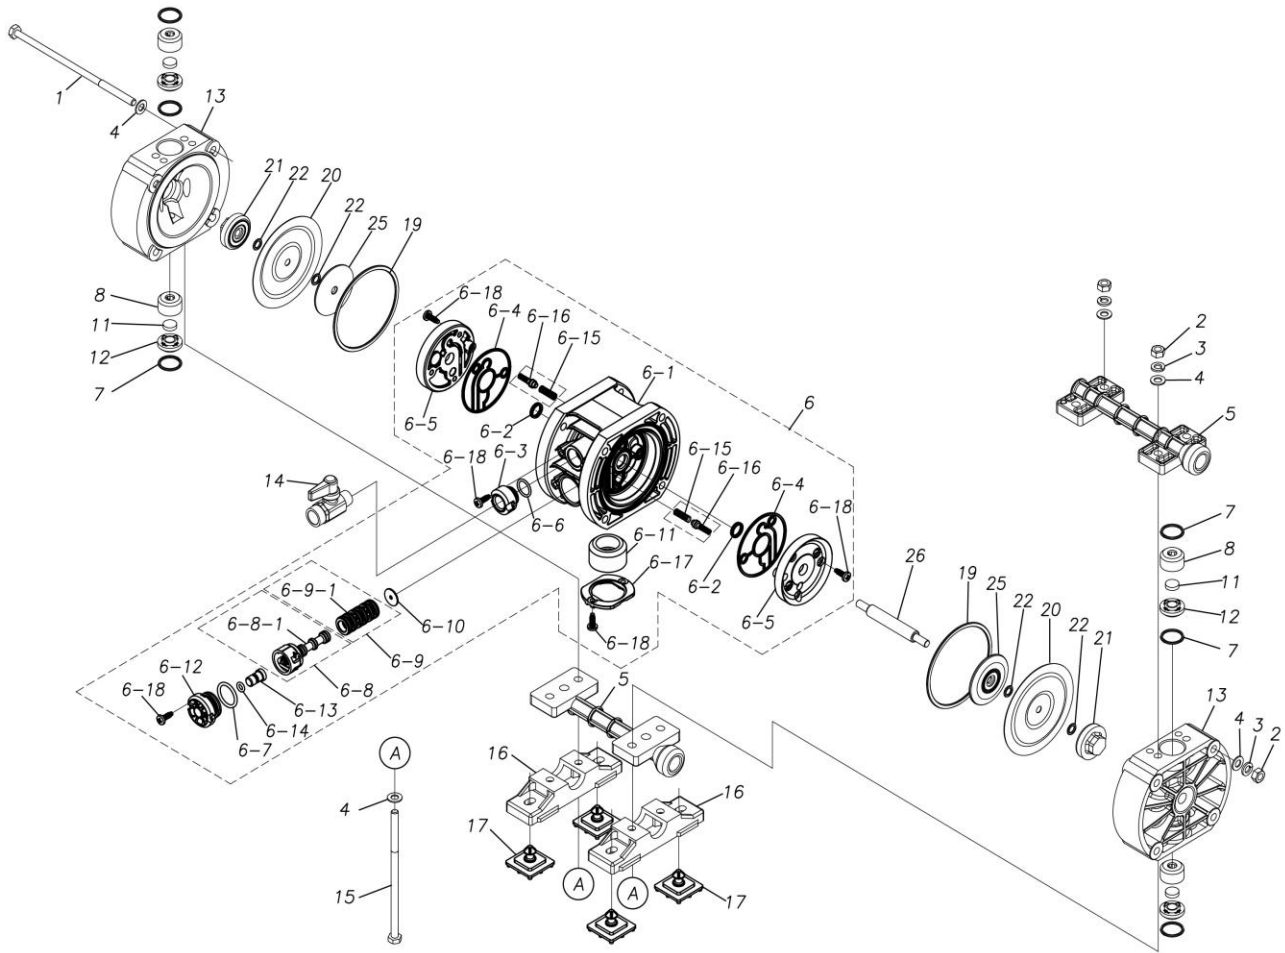

TC-X

Exploded View Drawing and Parts List

Model: **TC-X051VT**

Model Number: **1C00049MP**

The part list and exploded view drawing as attached below indicate the full list of parts for the above mentioned pump model.

Please contact your Pump Distributor directly for more information.

■ Parts List

TC-X051VT

1C00049MP

Ref.No.	Parts No.	Description	Parts Component	Remark
1	9B1290602	BOLT M6 × 140	4	
2	9N1210600	NUT M6	8	
3	9W2210600	SPRING LOCK WASHER M6	8	
4	9W1210600	PLAIN WASHER M6	16	
5	1C20010KP	MANIFOLD	2	
6	1C10067MP	BODY ASSEMBLY	1	
6-1	1C30076MB	BODY	1	
6-2	9S2BA0010	PACKING	2	
6-3	1C30079MP	CAP BODY IN	1	The parts of #6 are available with a set as [1C10067MP:BODY ASSEMBLY]. This is also available individually.
6-4	1C30080MB	PACKING BODY	2	
6-5	1C30077MB	AIR CHAMBER	2	
6-6	9S1B90005	O RING	1	
6-7	9S1BP0018	O RING P-18	1	
6-8	1C10017MK	C SPOOL ASSEMBLY (Looped C®)	1	The parts of #6-8 are available with a set as [1C10017MK:C SPOOL ASSEMBLY (Looped C®)]. This is also available individually.
6-8-1	1C30024MM	SEAL RING	5	
6-9	1C10011MK	SLEEVE ASSEMBLY	1	The parts of #6 are available with a set as [1C10067MP:BODY ASSEMBLY]. This is also available individually.