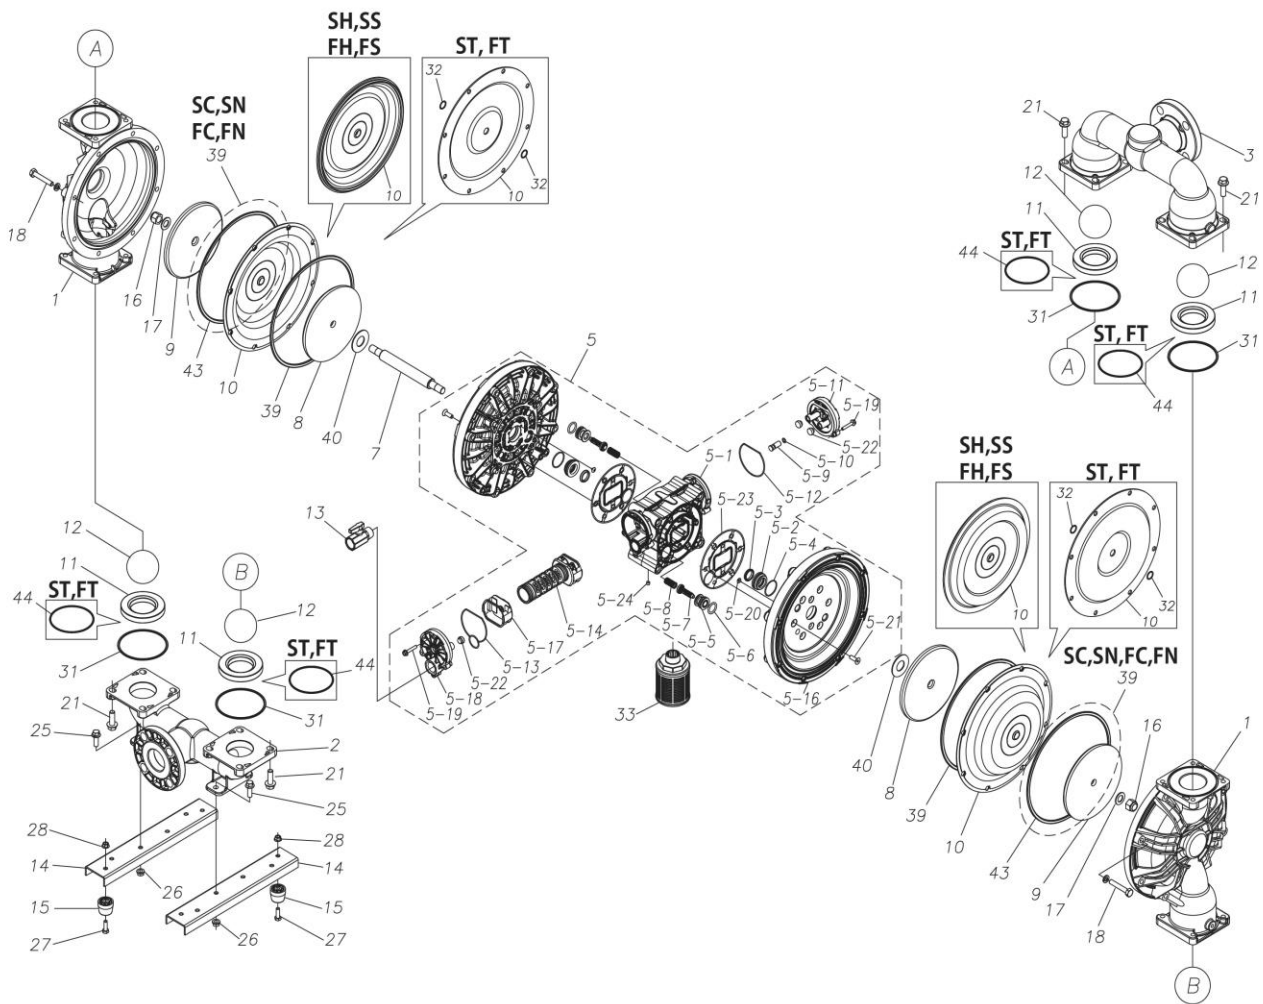

■ Parts List

D500STA

1M00464MN

Ref.No.	Parts No.	Description	Parts Component	Remark
1	1M20001SM	OUT CHAMBER	2	
2	1M20003SU	IN MANIFOLD	1	
3	1M20005SU	OUT MANIFOLD	1	
5	1M10022MN	BODY ASSEMBLY	1