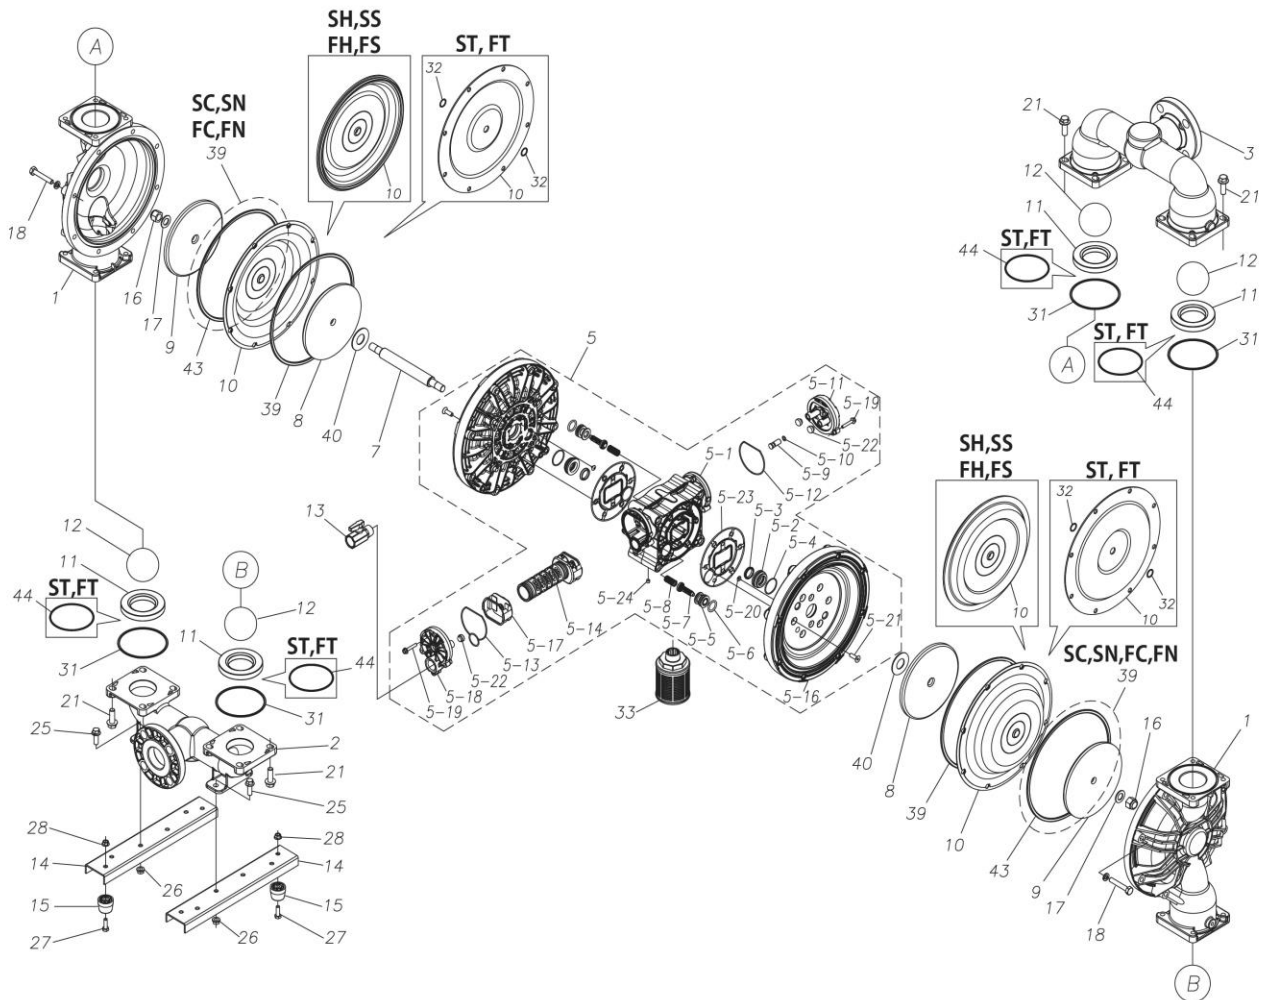

■ Parts List

D500SEA

1M00462MN

Ref.No.	Parts No.	Description	Parts Component	Remark
1	1M20001SM	OUT CHAMBER	2	
2	1M20003SU	IN MANIFOLD	1	
3	1M20005SU	OUT MANIFOLD	1	
5	1M10022MN	BODY ASSEMBLY	1