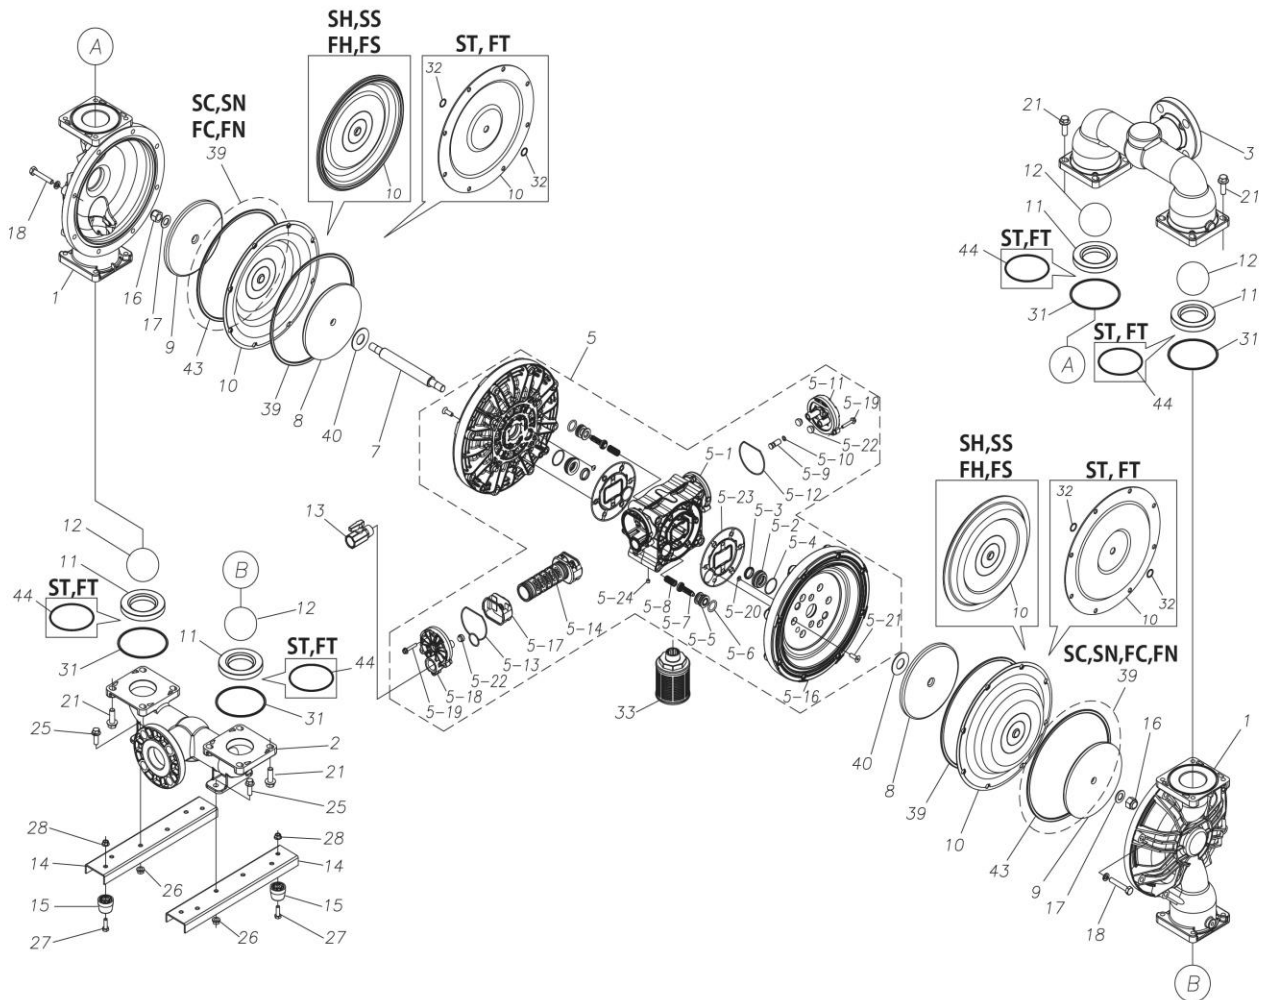

ポンプ詳細につきましては別にご用意しておりますポンプサービスブック、取扱説明書をご参照ください。

ご不明な点がございましたら代理店もしくは直接YTSまでご連絡ください。

YTS JAPAN Co.,Ltd.

www.yts-pump.com

■ Parts List

D500SNA

1M00461MN

Ref.No.	Parts No.	Description	Parts Component	Remark
1	1M20001SM	OUT CHAMBER	2	
2	1M20003SU	IN MANIFOLD	1	
3	1M20005SU	OUT MANIFOLD	1	
5	1M10022MN	BODY ASSEMBLY	1	

Ref.No.	Parts No.	Description	Parts Component	Remark
5-1	1L30054MN	BODY	1	The parts of #5 are available with a set as [1M10022MN:BODY ASSEMBLY]. This is also available individually.
5-2	1M30026MM	BEARING CENTER ROD	2	
5-3	9S2BA0025	PACKING	2	
5-4	9S1BS0036	O RING S-36	2	
5-5	1L30063MM	PILOT VALVE SEAT	2	
5-6	9S1BP1022	O RING P-22A	2	
5-7	1L30058MB	PILOT VALVE	2	
5-8	1L30064MM	SPRING	2	
5-9	1L30065MM	RESET BUTTON	1	
5-10	9S1BP0008	O RING P-8	1	
5-11	1L30056MB	CAP	1	
5-12	1L30061MB	PACKING CAP	1	
5-13	1L30060MB	PACKING CAP IN	1	
5-14	1L10003MK	C SPOOL VALVE ASSEMBLY (Looped C®)	1	
5-16	1M30061MM	AIR CHAMBER	2	
5-17	1L30005MB	SPRING STOPPER	1	
5-18	1L30055MN	CAP IN	1	
5-19	9B2210635	BOLT M6 × 35	7	
5-20	9T6125008	SCREW M5 × 8	8	
5-21	9B5410825	BOLT M8 × 25	16	
5-22	1L30062MB	CUSHION	4	
5-23	1L30059MB	PACKING BODY	2	
5-24	9P62P9901	PLUG	2	
7	1L20043MM	CENTER ROD	1	
8	1M20021MM	CENTER DISK	2	
9	1M20030MM	CENTER DISK	2	
10	1M20017BB	DIAPHRAGM	2	
11	1M20012BB	VALVE SEAT	4	
12	1M20028BB	BALL	4	
13	1M90001MN	BALL VALVE	1	
14	1M30031MM	BASE	2	
15	1E30070MB	RUBBER FEET	4	
16	9N1731600	NUT M16 × 1.5	2	
17	9W3311600	CONED DISK SPRING M16	2	
18	9B1221060	BOLT M10 × 60	16	
20	9W4211000	SPRING LOCK WASHER M10	16	
21	9B2211235	BOLT M12 × 35	16	
25	9B2211030	BOLT M10 × 30	4	
26	9N2211000	NUT M10	4	
27	9B1110825	BOLT M8 × 25	4	
28	9N2110800	NUT M8	4	
31	9S1BG0115	O RING G-115	4	
33	1L90002MN	SILENCER	1	
39	9S1BG0270	O RING G-270	4	
40	1M30033MB	CUSHION CENTER DISK	2	