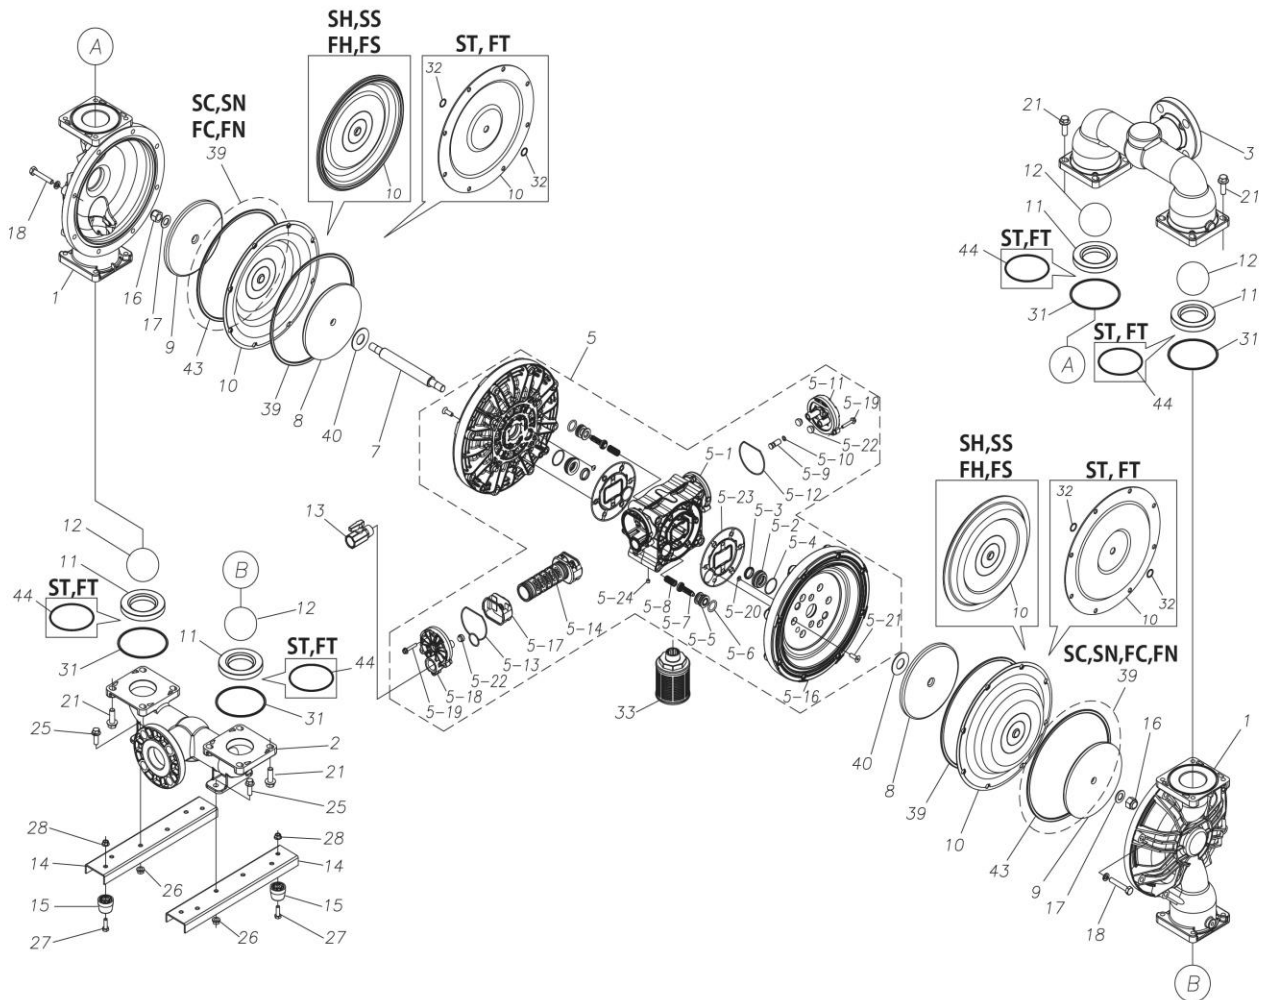

■ Parts List

D500SCA

1M00460MN

Ref.No.	Parts No.	Description	Parts Component	Remark
1	1M20001SM	OUT CHAMBER	2	
2	1M20003SU	IN MANIFOLD	1	
3	1M20005SU	OUT MANIFOLD	1	
5	1M10022MN	BODY ASSEMBLY	1