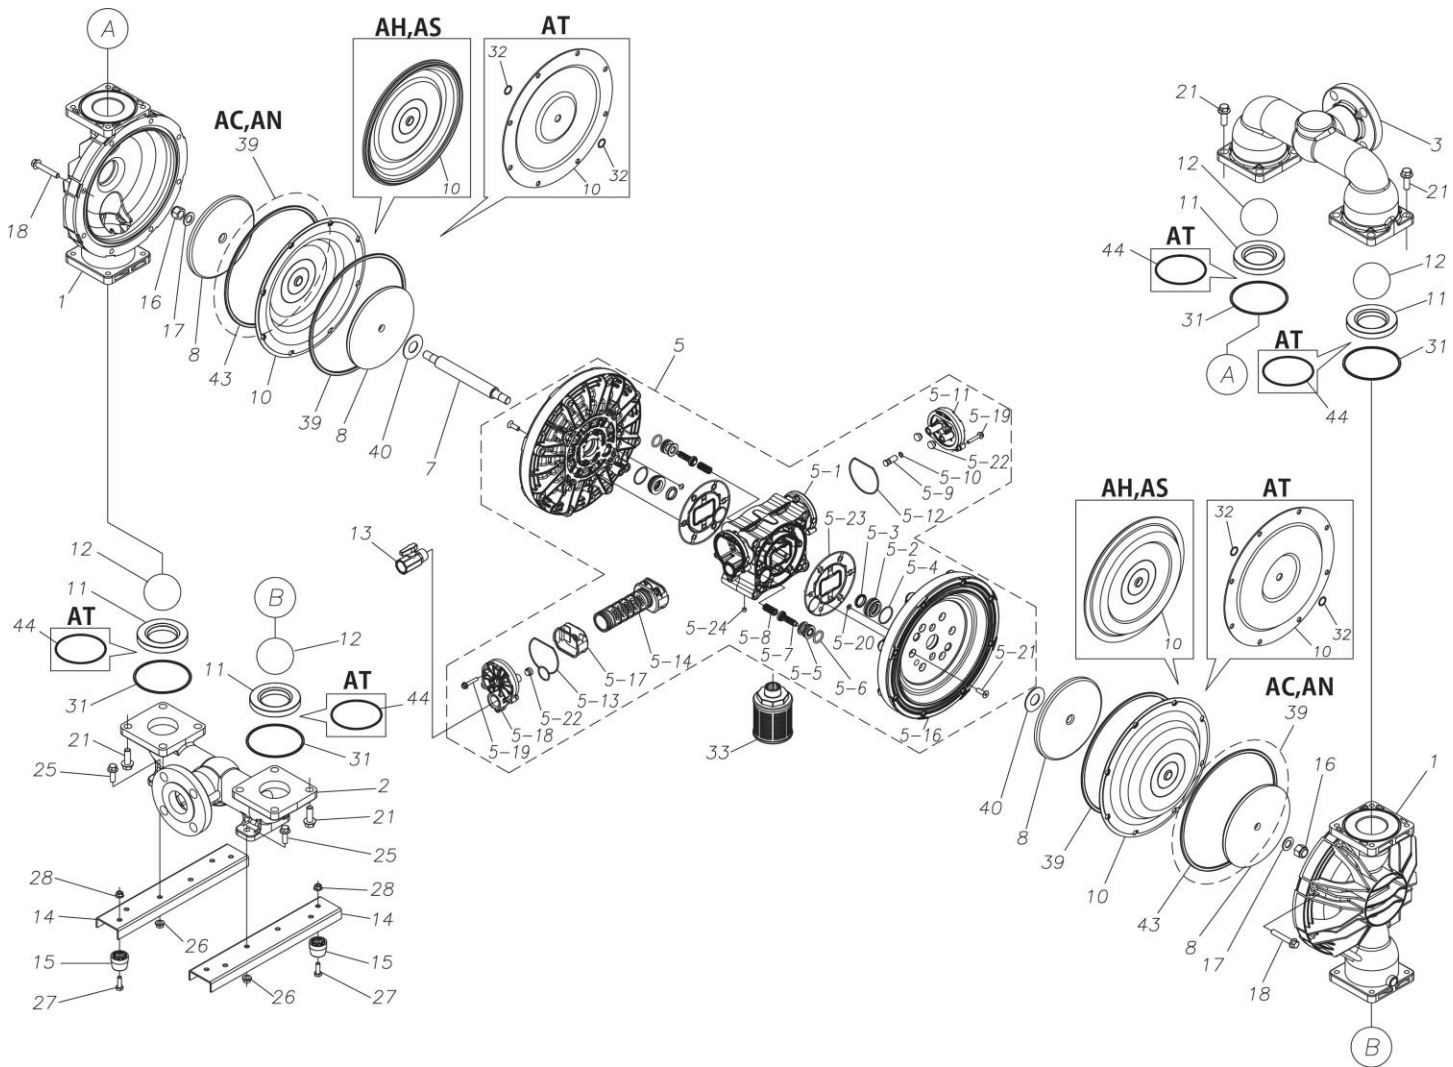

展開図 & パーツリスト

Exploded View Drawing and Parts List

型式

Model: **D500ASA**

製品番号

Model Number: **1M00459MN**

The part list and exploded view drawing as attached below indicate the full list of parts for the above mentioned pump model.

ポンプ詳細につきましては別にご用意しておりますポンプサービスブック、取扱説明書をご参照ください。

ご不明な点がございましたら代理店もしくは直接YTSまでご連絡ください。

YTS JAPAN Co.,Ltd.

www.yts-pump.com

■ Parts List

D500ASA

1M00459MN

Ref.No.	Parts No.	Description	Parts Component	Remark
1	1M20007AM	OUT CHAMBER	2	
2	1M20008AU	IN MANIFOLD	1	
3	1M20010AU	OUT MANIFOLD	1	
5	1M10022MN	BODY ASSEMBLY	1	

Ref.No.	Parts No.	Description	Parts Component	Remark
5-1	1L30054MN	BODY	1	The parts of #5 are available with a set as [1M10022MN:BODY ASSEMBLY]. This is also available individually.
5-2	1M30026MM	BEARING CENTER ROD	2	
5-3	9S2BA0025	PACKING	2	
5-4	9S1BS0036	O RING S-36	2	
5-5	1L30063MM	PILOT VALVE SEAT	2	
5-6	9S1BP1022	O RING P-22A	2	
5-7	1L30058MB	PILOT VALVE	2	
5-8	1L30064MM	SPRING	2	
5-9	1L30065MM	RESET BUTTON	1	
5-10	9S1BP0008	O RING P-8	1	
5-11	1L30056MB	CAP	1	
5-12	1L30061MB	PACKING CAP	1	
5-13	1L30060MB	PACKING CAP IN	1	
5-14	1L10003MK	C SPOOL VALVE ASSEMBLY (Looped C®)	1	
5-16	1M30061MM	AIR CHAMBER	2	
5-17	1L30005MB	SPRING STOPPER	1	
5-18	1L30055MN	CAP IN	1	
5-19	9B2210635	BOLT M6 × 35	7	
5-20	9T6125008	SCREW M5 × 8	8	
5-21	9B5410825	BOLT M8 × 25	16	
5-22	1L30062MB	CUSHION	4	
5-23	1L30059MB	PACKING BODY	2	
5-24	9P62P9901	PLUG	2	
7	1L20043MM	CENTER ROD	1	
8	1M20021MM	CENTER DISK	4	
10	1M20019SB	DIAPHRAGM	2	
11	1M20012EB	VALVE SEAT	4	
12	1M20028EB	BALL	4	
13	1M90001MN	BALL VALVE	1	
14	1M30031MM	BASE	2	
15	1E30070MB	RUBBER FEET	4	
16	9N1731600	NUT M16 × 1.5	2	
17	9W3311600	CONED DISK SPRING M16	2	
18	9B2111060	BOLT M10 × 60	16	
21	9B2111235	BOLT M12 × 35	16	
25	9B2111030	BOLT M10 × 30	4	
26	9N2111000	NUT M10	4	
27	9B1110825	BOLT M8 × 25	4	
28	9N2110800	NUT M8	4	
31	9S1EG0115	O RING G-115	4	
33	1L90002MN	SILENCER	1	
40	1M30033MB	CUSHION CENTER DISK	2	
43	9S1EG0270	O RING G-270	2	