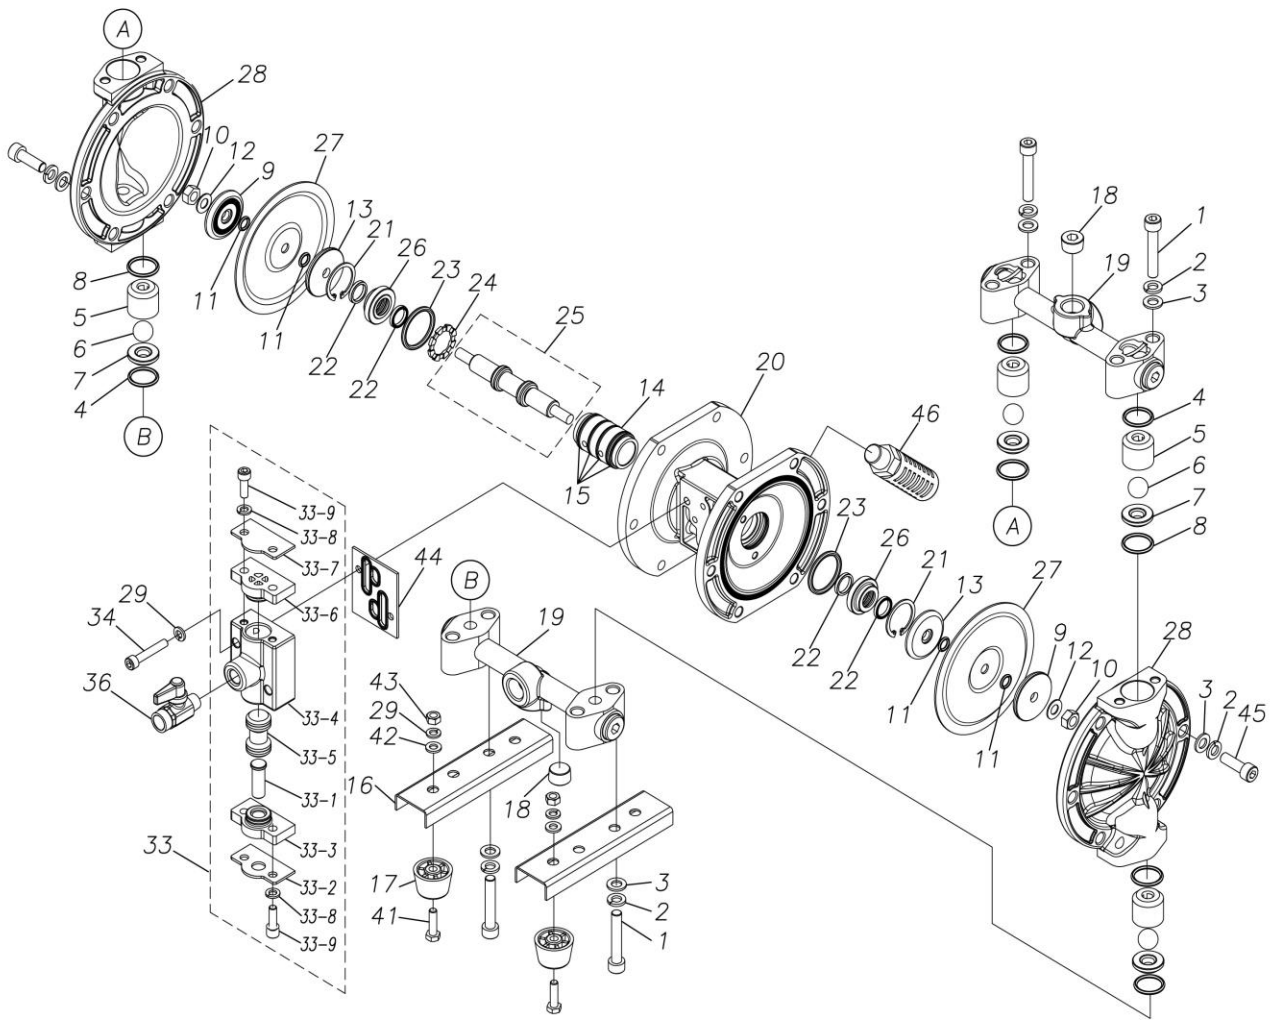

ポンプ詳細につきましては別にご用意しておりますポンプサービスブック、取扱説明書をご参照ください。

ご不明な点がございましたら代理店もしくは直接YTSまでご連絡ください。

YTS JAPAN Co.,Ltd.

www.yts-pump.com

■ Parts List

D101ASN

1D00034MN

Ref.No.	Parts No.	Description	Parts Component	Remark
1	9B3220845	BOLT M8 × 45	8	
2	9W2210800	SPRING LOCK WASHER M8	20	
3	9W1210800	PLAIN WASHER M8	20	
4	9S1TP0021	O RING P-21	4	
5	1D20003MB	VALVE STOPPER	4	
6	1D20005EB	BALL	4	
7	1D20009AM	VALVE SEAT	4	
8	9S1TP0020	O RING P-20	4	
9	1E20024AM	CENTER DISK	2	
10	9N1310800	NUT M8	2	
12	9W3310800	CONED DISK SPRING M8	2	
13	1D30001MM	CENTER DISK	2	
14	1D30023MM	SLEEVE	1	
15	9S1BJ1026	O RING JASO-1026	4	
16	1D30004MM	BASE	2	
17	1C30004MB	RUBBER FEET	4	
18	9P62N9903	PLUG	2	
19	1D10006MN	MANIFOLD ASSEMBLY	2	
20	1D30013MN	BODY	1	
21	9R1120030	RETAINING RING	2	
22	9S2BA0014	PACKING	4	
23	9S1BG0030	O RING G-30	2	
24	1D30014MB	SPACER	1	
25	1D10004MK	CENTER ROD ASSEMBLY	1	

Ref.No.	Parts No.	Description	Parts Component	Remark
26	1D30015MM	CENTER ROD GUIDE	2	
27	1D20020SB	DIAPHRAGM	2	
28	1D20022AM	OUT CHAMBER	2	
29	9W2210600	SPRING LOCK WASHER M6	6	
33	1D10003MN	VALVE BODY ASSEMBLY	1	
33-1	1D30007MM	RESET BUTTON	1	The parts of #33 are available with a set as [1D10003MN: VALVE BODY ASSEMBLY]. This is also available individually.
33-2	1D30008MM	REINFORCEMENT PLATE VALVE LOWER	1	
33-3	1D30009MB	SPOOL STOPPER LOWER	1	
33-4	1D30010MN	VALVE BODY	1	
33-5	1D10002MK	SPOOL ASSEMBLY	1	
33-6	1D30011MB	SPOOL STOPPER UPPER	1	
33-7	1D30012MM	REINFORCEMENT VALVE UPPER	1	
33-8	9W2210600	SPRING LOCK WASHER M6	4	
33-9	9B3210618	BOLT M6 × 18	4	
34	9B3220635	BOLT M6 × 35	2	
36	1E90002MN	BALL VALVE	1	
39	1H90001MB	SEAL TAPE	1	
41	9B1210622	BOLT M6 × 22	4	
42	9W1210600	PLAIN WASHER M6	4	
43	9N1210600	NUT M6	4	
44	1D30017MB	VALVE BODY GASKET	1	
45	9B3210825	BOLT M8 × 25	12	
46	1D90001MN	SILENCER	1	