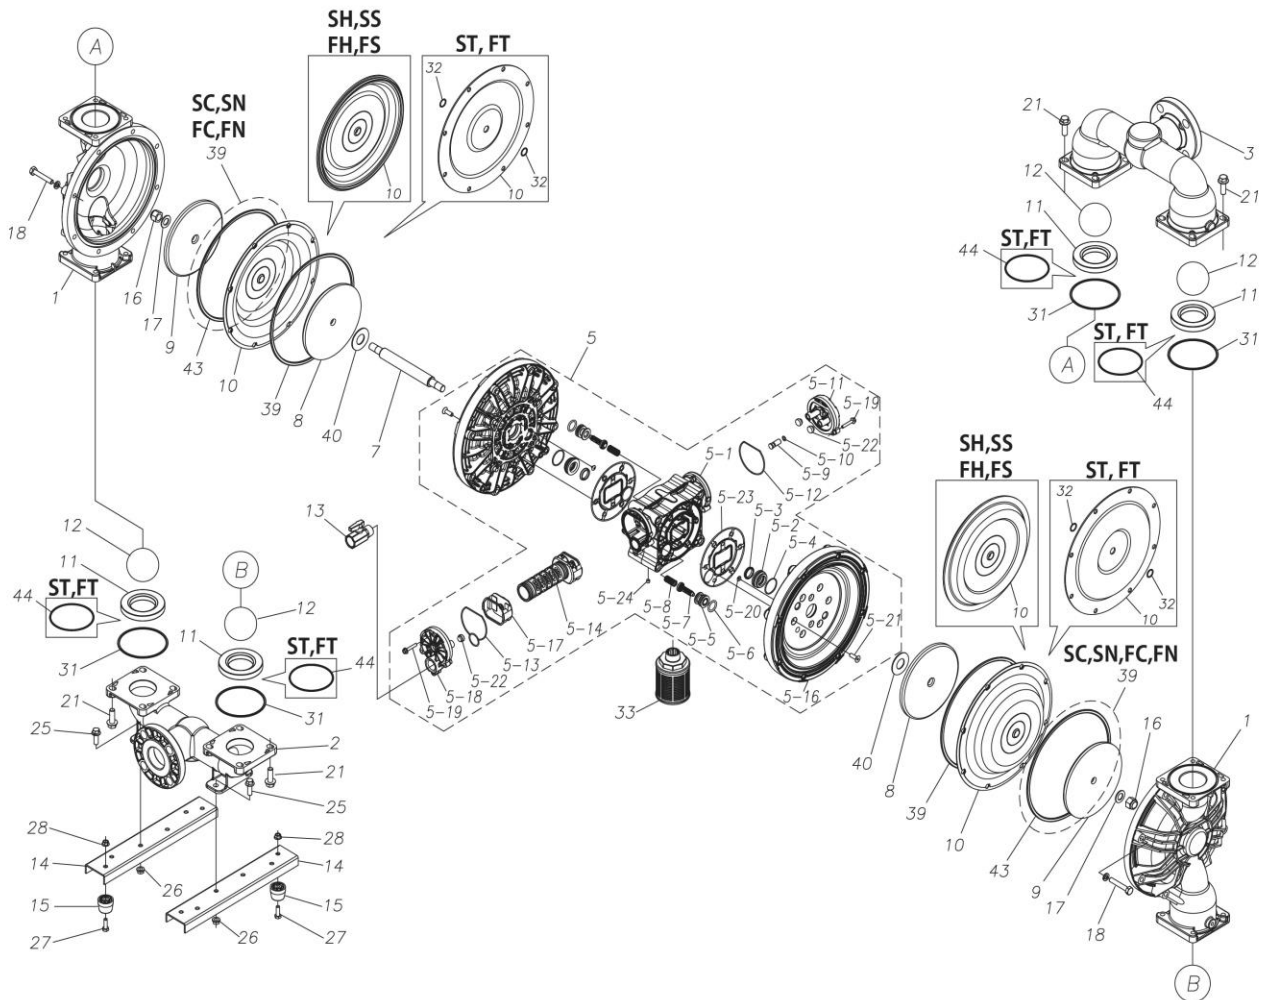

ポンプ詳細につきましては別にご用意しておりますポンプサービスブック、取扱説明書をご参照ください。

ご不明な点がございましたら代理店もしくは直接YTSまでご連絡ください。

YTS JAPAN Co.,Ltd.

www.yts-pump.com

■ Parts List

D500STJ

1M00464MP

Ref.No.	Parts No.	Description	Parts Component	Remark
1	1M20001SM	OUT CHAMBER	2	
2	1M20003SF	IN MANIFOLD	1	
3	1M20005SF	OUT MANIFOLD	1	
5	1M10022MP	BODY ASSEMBLY	1	

Ref.No.	Parts No.	Description	Parts Component	Remark
5-1	1L30054MP	BODY	1	The parts of #5 are available with a set as [1M10022MP:BODY ASSEMBLY]. This is also available individually.
5-2	1M30026MM	BEARING CENTER ROD	2	
5-3	9S2BA0025	PACKING	2	
5-4	9S1BS0036	O RING S-36	2	
5-5	1L30063MM	PILOT VALVE SEAT	2	
5-6	9S1BP1022	O RING P-22A	2	
5-7	1L30058MB	PILOT VALVE	2	
5-8	1L30064MM	SPRING	2	
5-9	1L30065MM	RESET BUTTON	1	
5-10	9S1BP0008	O RING P-8	1	
5-11	1L30056MB	CAP	1	
5-12	1L30061MB	PACKING CAP	1	
5-13	1L30060MB	PACKING CAP IN	1	
5-14	1L10003MK	C SPOOL VALVE ASSEMBLY (Looped C®)	1	
5-16	1M30061MM	AIR CHAMBER	2	
5-17	1L30005MB	SPRING STOPPER	1	
5-18	1L30055MP	CAP IN	1	
5-19	9B2210635	BOLT M6 × 35	7	
5-20	9T6125008	SCREW M5 × 8	8	
5-21	9B5410825	BOLT M8 × 25	16	
5-22	1L30062MB	CUSHION	4	
5-23	1L30059MB	PACKING BODY	2	
5-24	9P62P9901	PLUG	2	
7	1L20044TM	CENTER ROD	1	
8	1M20031MM	CENTER DISK	2	
9	1M20033MM	CENTER DISK	2	
10	1M20002T7	DIAPHRAGM	2	
11	1M20013TM	VALVE SEAT	4	
12	1M20032TM	BALL	4	
13	1M90001MP	BALL VALVE	1	
14	1M30031MM	BASE	2	
15	1E30070MB	RUBBER FEET	4	
16	9N1331600	NUT M16 × 1.5	2	
17	9W3311600	CONED DISK SPRING M16	2	
18	9B1221060	BOLT M10 × 60	16	
20	9W4211000	SPRING LOCK WASHER M10	16	
21	9B2211235	BOLT M12 × 35	16	
25	9B2211030	BOLT M10 × 30	4	
26	9N2211000	NUT M10	4	
27	9B1110825	BOLT M8 × 25	4	
28	9N2110800	NUT M8	4	
31	9S1TG0115	O RING G-115	4	
32	9S1TP0016	O RING P-16	4	
33	1L90002MP	SILENCER	1	
39	9S1BG0270	O RING G-270	2	
40	1M30033MB	CUSHION CENTER DISK	2	
43	9S1TG0270	O RING G-270	2	
44	9S1TG0100	O RING G-100	4	