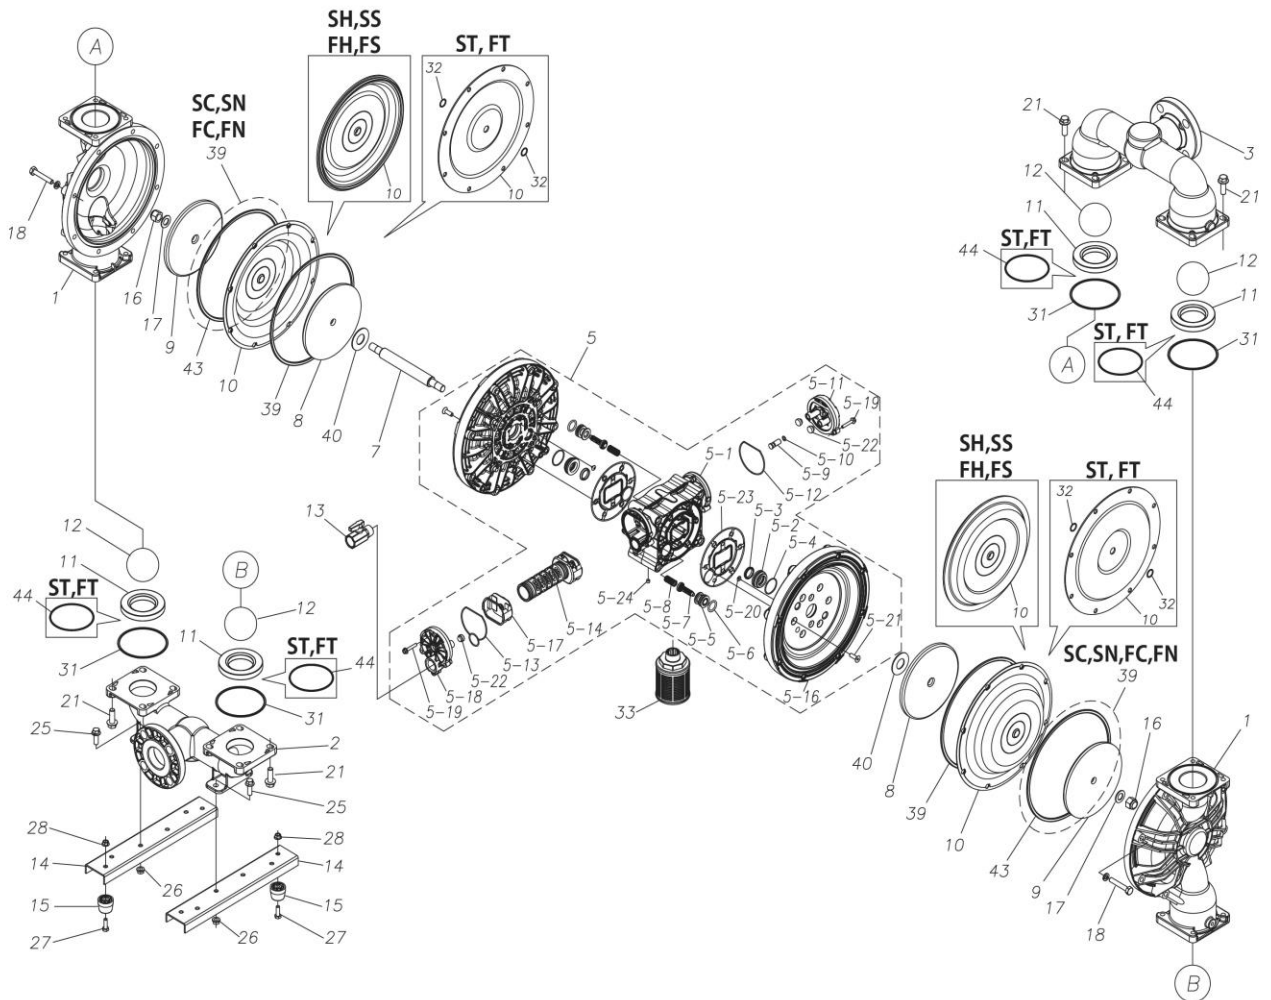

ポンプ詳細につきましては別にご用意しておりますポンプサービスブック、取扱説明書をご参照ください。

ご不明な点がございましたら代理店もしくは直接YTSまでご連絡ください。

YTS JAPAN Co.,Ltd.

www.yts-pump.com

■ Parts List

D500SEJ

1M00462MP

Ref.No.	Parts No.	Description	Parts Component	Remark
1	1M20001SM	OUT CHAMBER	2	
2	1M20003SF	IN MANIFOLD	1	
3	1M20005SF	OUT MANIFOLD	1	
5	1M10022MP	BODY ASSEMBLY	1	

Ref.No.	Parts No.	Description	Parts Component	Remark
5-1	1L30054MP	BODY	1	The parts of #5 are available with a set as [1M10022MP:BODY ASSEMBLY]. This is also available individually.
5-2	1M30026MM	BEARING CENTER ROD	2	
5-3	9S2BA0025	PACKING	2	
5-4	9S1BS0036	O RING S-36	2	
5-5	1L30063MM	PILOT VALVE SEAT	2	
5-6	9S1BP1022	O RING P-22A	2	
5-7	1L30058MB	PILOT VALVE	2	
5-8	1L30064MM	SPRING	2	
5-9	1L30065MM	RESET BUTTON	1	
5-10	9S1BP0008	O RING P-8	1	
5-11	1L30056MB	CAP	1	
5-12	1L30061MB	PACKING CAP	1	
5-13	1L30060MB	PACKING CAP IN	1	
5-14	1L10003MK	C SPOOL VALVE ASSEMBLY (Looped C®)	1	
5-16	1M30061MM	AIR CHAMBER	2	
5-17	1L30005MB	SPRING STOPPER	1	
5-18	1L30055MP	CAP IN	1	
5-19	9B2210635	BOLT M6 × 35	7	
5-20	9T6125008	SCREW M5 × 8	8	
5-21	9B5410825	BOLT M8 × 25	16	
5-22	1L30062MB	CUSHION	4	
5-23	1L30059MB	PACKING BODY	2	
5-24	9P62P9901	PLUG	2	
7	1L20043MM	CENTER ROD	1	
8	1M20021MM	CENTER DISK	2	
9	1M20030MM	CENTER DISK	2	
10	1M20017EB	DIAPHRAGM	2	
11	1M20012EB	VALVE SEAT	4	
12	1M20028EB	BALL	4	
13	1M90001MP	BALL VALVE	1	
14	1M30031MM	BASE	2	
15	1E30070MB	RUBBER FEET	4	
16	9N1731600	NUT M16 × 1.5	2	
17	9W3311600	CONED DISK SPRING M16	2	
18	9B1221060	BOLT M10 × 60	16	
20	9W4211000	SPRING LOCK WASHER M10	16	
21	9B2211235	BOLT M12 × 35	16	
25	9B2211030	BOLT M10 × 30	4	
26	9N2211000	NUT M10	4	
27	9B1110825	BOLT M8 × 25	4	
28	9N2110800	NUT M8	4	
31	9S1EG0115	O RING G-115	4	
33	1L90002MP	SILENCER	1	
39	9S1BG0270	O RING G-270	2	
40	1M30033MB	CUSHION CENTER DISK	2	
43	9S1EG0270	O RING G-270	2	