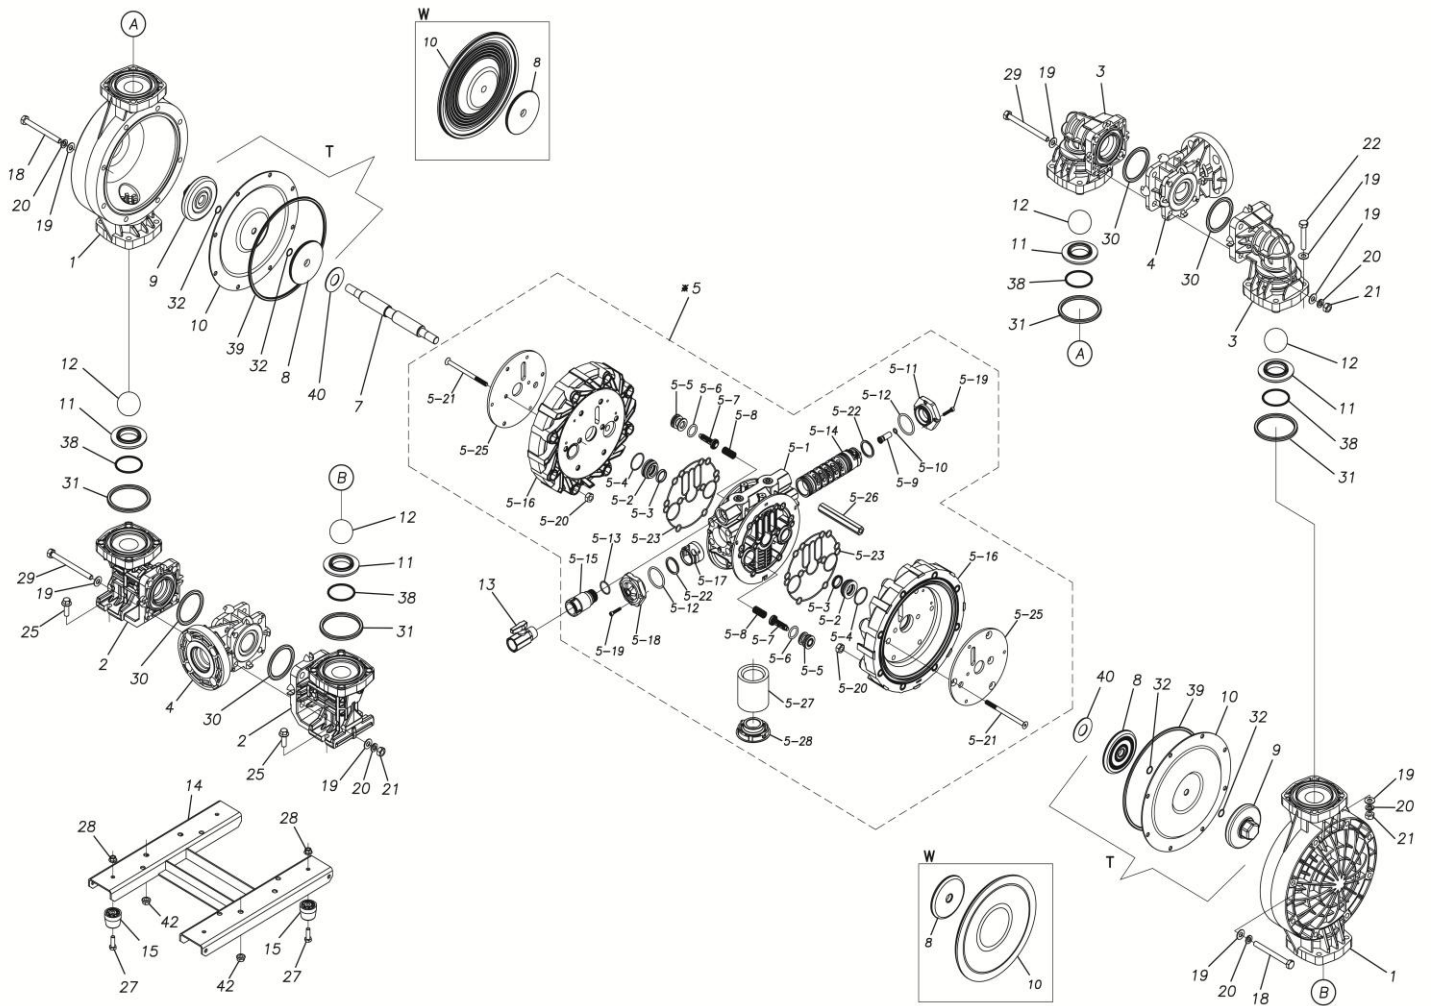

ポンプ詳細につきましては別にご用意しておりますポンプサービスブック、取扱説明書をご参照ください。

ご不明な点がございましたら代理店もしくは直接YTSまでご連絡ください。

YTS JAPAN Co.,Ltd.

[www.yts-pump.com](http://www.yts-pump.com)

■ Parts List

D400VWJ-P

1L00651MP

Ref.No.	Parts No.	Description	Parts Component	Remark
1	1L20015KM	OUT CHAMBER	2	
2	1L20074KM	IN MANIFOLD	2	
3	1L20017KM	OUT MANIFOLD	2	
4	1L20018KP	CENTER MANIFOLD	2	
5	1L10040MP	BODY ASSEMBLY	1	

Ref.No.	Parts No.	Description	Parts Component	Remark
5-1	1L10043MP	BODY	1	The parts of #5 are available with a set as [1L10040MP: BODY ASSEMBLY]. This is also available individually.
5-2	1M30026MM	BEARING CENTER ROD	2	
5-3	9S2BA0025	PACKING	2	
5-4	9S1BS0036	O RING S-36	2	
5-5	1L30063MM	PILOT VALVE SEAT	2	
5-6	9S1BP1022	O RING P-22A	2	
5-7	1L30058MB	PILOT VALVE	2	
5-8	1L30064MM	SPRING	2	
5-9	1L30119MB	RESET BUTTON	1	
5-10	9S1BP0008	O RING P-8	1	
5-11	1L30118MB	CAP RESET	1	
5-12	9S1BS0042	O RING S-42	2	
5-13	9S1BG0025	O RING G-25	1	
5-14	1L10042MK	C SPOOL VALVE ASSEMBLY	1	
5-15	1M30160MB	EXTENTION JOINT	1	
5-16	1L30124MB	AIR CHAMBER	2	
5-17	1L30120MB	SPRING STOPPER	1	
5-18	1L30117MB	CAP	1	
5-19	9B3210525	BOLT M5 × 25	6	
5-20	9N1211000	NUT M10	8	
5-21	9B5290804	BOLT M8 × 115	8	
5-22	1H30032MB	PACKING	2	
5-23	1L30123MB	PACKING BODY	2	
5-25	1M30159MM	ASSIST PLATE	2	
5-26	1M30163MM	STAD	4	
5-27	1L30096MB	SILENCER	1	
5-28	1L30121MB	CAP SILENCER	1	
7	1L30128TM	CENTER ROD	1	
8	1L30084TM	CENTER DISK	2	
10	1L20067TE	DIAPHRAGM	2	
11	1L20013KM	VALVE SEAT	4	
12	1L20014TM	BALL	4	
13	1M90001MP	BALL VALVE	1	
14	1L30127MB	BASE	1	
15	1E30070MB	RUBBER FEET	4	
18	9B1291003	BOLT M10 × 130	16	
19	9W1211000	PLAIN WASHER M10	64	
20	9W2211000	SPRING LOCK WASHER M10	40	
21	9N1211000	NUT M10	24	
22	9B1221060	BOLT M10 × 60	16	
25	9B2211030	BOLT M10 × 30	4	
27	9B1210825	BOLT M8 × 25	4	
28	9N2210800	NUT M8	4	
29	9B1291002	BOLT M10 × 120	8	
30	9S1TP0070	O RING P-70	4	
31	9S1TP0085	O RING P-85	4	
38	9S1TG0055	O RING G-55	4	
40	1M30033MB	CUSHION CENTER DISK	2	
42	9N2211000	NUT M10	4	