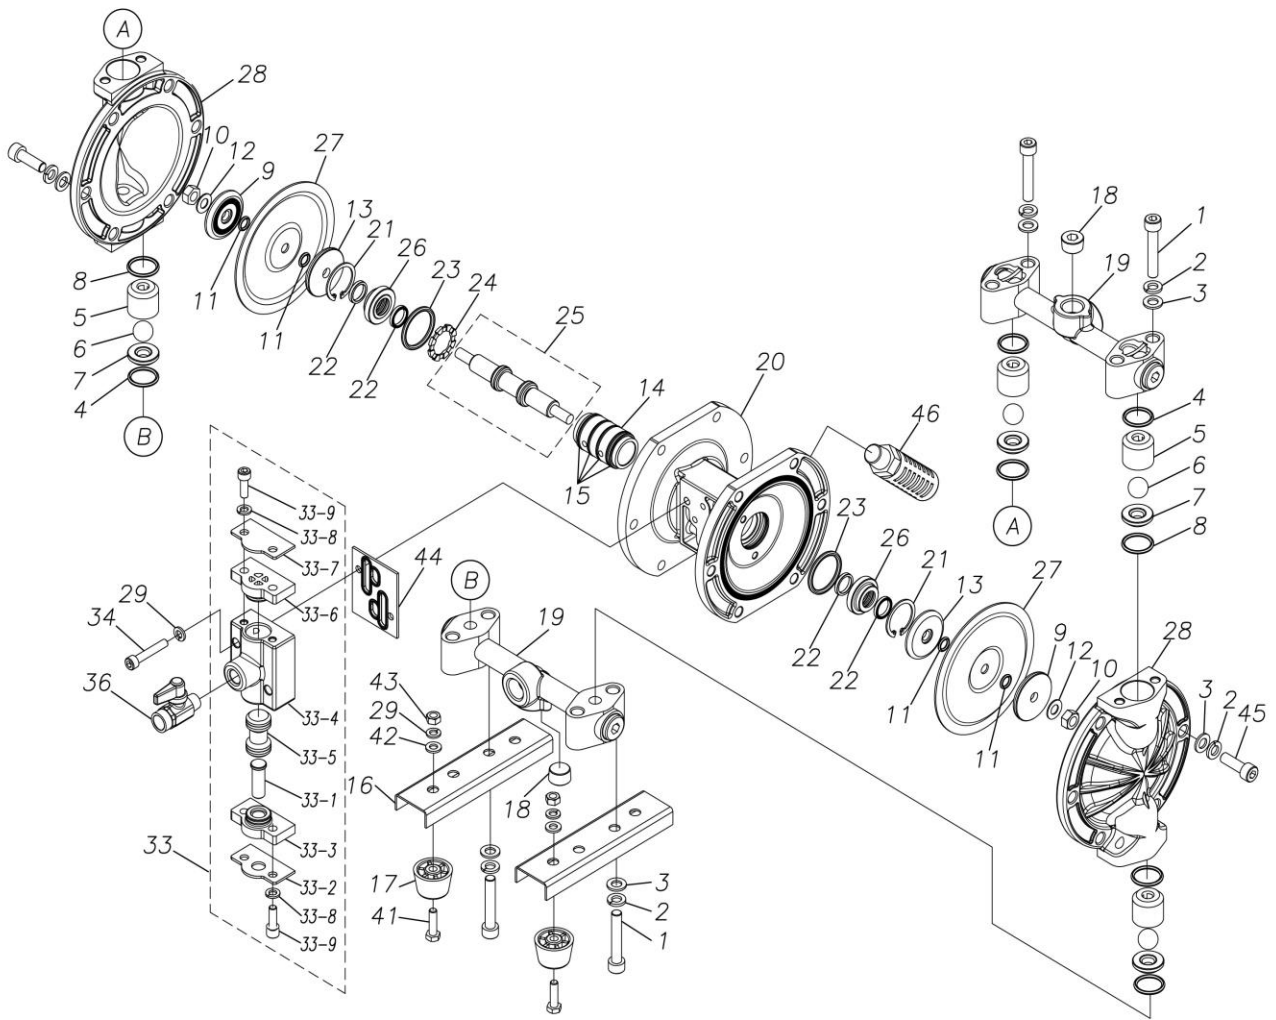

ポンプ詳細につきましては別にご用意しておりますポンプサービスブック、取扱説明書をご参照ください。

ご不明な点がございましたら代理店もしくは直接YTSまでご連絡ください。

YTS JAPAN Co.,Ltd.

[www.yts-pump.com](http://www.yts-pump.com)

■ Parts List

D101AT

1D00032MP

Ref.No.	Parts No.	Description	Parts Component	Remark
1	9B3220845	BOLT M8 × 45	8	
2	9W2210800	SPRING LOCK WASHER M8	20	
3	9W1210800	PLAIN WASHER M8	20	
4	9S1TP0021	O RING P-21	4	
5	1D20003MB	VALVE STOPPER	4	
6	1D20006TM	BALL	4	
7	1D20009AM	VALVE SEAT	4	
8	9S1TP0020	O RING P-20	4	
9	1E20024AM	CENTER DISK	2	
10	9N1310800	NUT M8	2	
11	9S1TP0008	O RING P-8	4	
12	9W3310800	CONED DISK SPRING M8	2	
13	1D30001MM	CENTER DISK	2	
14	1D30023MM	SLEEVE	1	
15	9S1BJ1026	O RING JASO-1026	4	
16	1D30004MM	BASE	2	
17	1C30004MB	RUBBER FEET	4	
18	9P62P9903	PLUG	2	
19	1D10006MP	MANIFOLD ASSEMBLY	2	
20	1D30013MP	BODY	1	
21	9R1120030	RETAINING RING	2	
22	9S2BA0014	PACKING	4	
23	9S1BG0030	O RING G-30	2	
24	1D30014MB	SPACER	1	

Ref.No.	Parts No.	Description	Parts Component	Remark
25	1D10004MK	CENTER ROD ASSEMBLY	1	
26	1D30015MM	CENTER ROD GUIDE	2	
27	1D20019T3	DIAPHRAGM	2	
28	1D20022AM	OUT CHAMBER	2	
29	9W2210600	SPRING LOCK WASHER M6	6	
33	1D10003MP	VALVE BODY ASSEMBLY	1	The parts of #33 are available with a set as [1D10003MP: VALVE BODY ASSEMBLY]. This is also available individually.
33-1	1D30007MM	RESET BUTTON	1	
33-2	1D30008MM	REINFORCEMENT PLATE VALVE LOWER	1	
33-3	1D30009MB	SPOOL STOPPER LOWER	1	
33-4	1D30010MP	VALVE BODY	1	
33-5	1D10002MK	SPOOL ASSEMBLY	1	
33-6	1D30011MB	SPOOL STOPPER UPPER	1	
33-7	1D30012MM	REINFORCEMENT VALVE UPPER	1	
33-8	9W2210600	SPRING LOCK WASHER M6	4	
33-9	9B3210618	BOLT M6 × 18	4	
34	9B3220635	BOLT M6 × 35	2	
36	1E90002MP	BALL VALVE	1	
39	1H90001MB	SEAL TAPE	1	
41	9B1210622	BOLT M6 × 22	4	
42	9W1210600	PLAIN WASHER M6	4	
43	9N1210600	NUT M6	4	
44	1D30017MB	VALVE BODY GASKET	1	
45	9B3210825	BOLT M8 × 25	12	
46	1D90001MP	SILENCER	1	