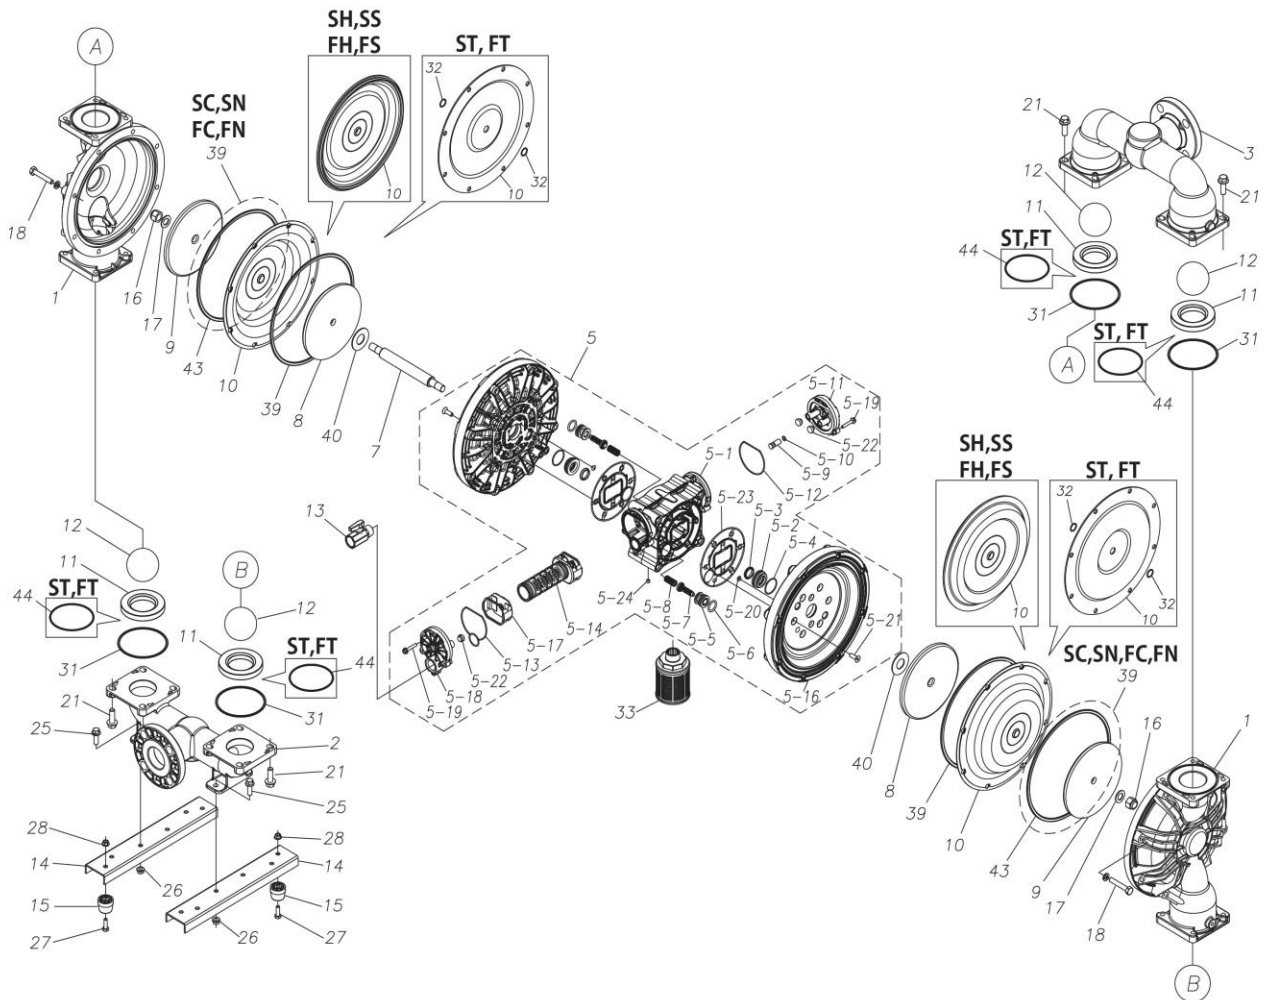

ポンプ詳細につきましては別にご用意しておりますポンプサービスブック、取扱説明書をご参照ください。

ご不明な点がございましたら代理店もしくは直接YTSまでご連絡ください。

YTS JAPAN Co.,Ltd.

www.yts-pump.com

■ Parts List

D500SHJ

1M00465MP

Ref.No.	Parts No.	Description	Parts Component	Remark
1	1M20001SM	OUT CHAMBER	2	
2	1M20003SF	IN MANIFOLD	1	
3	1M20005SF	OUT MANIFOLD	1	
5	1M10022MP	BODY ASSEMBLY	1	

Ref.No.	Parts No.	Description	Parts Component	Remark
5-1	1L30054MP	BODY	1	The parts of #5 are available with a set as [1M10022MP:BODY ASSEMBLY]. This is also available individually.
5-2	1M30026MM	BEARING CENTER ROD	2	
5-3	9S2BA0025	PACKING	2	
5-4	9S1BS0036	O RING S-36	2	
5-5	1L30063MM	PILOT VALVE SEAT	2	
5-6	9S1BP1022	O RING P-22A	2	
5-7	1L30058MB	PILOT VALVE	2	
5-8	1L30064MM	SPRING	2	
5-9	1L30065MM	RESET BUTTON	1	
5-10	9S1BP0008	O RING P-8	1	
5-11	1L30056MB	CAP	1	
5-12	1L30061MB	PACKING CAP	1	
5-13	1L30060MB	PACKING CAP IN	1	
5-14	1L10003MK	C SPOOL VALVE ASSEMBLY (Looped C®)	1	
5-16	1M30061MM	AIR CHAMBER	2	
5-17	1L30005MB	SPRING STOPPER	1	
5-18	1L30055MP	CAP IN	1	
5-19	9B2210635	BOLT M6 × 35	7	
5-20	9T6125008	SCREW M5 × 8	8	
5-21	9B5410825	BOLT M8 × 25	16	
5-22	1L30062MB	CUSHION	4	
5-23	1L30059MB	PACKING BODY	2	
5-24	9P62P9901	PLUG	2	
7	1L20043MM	CENTER ROD	1	
8	1M20021MM	CENTER DISK	2	
9	1M20030MM	CENTER DISK	2	
10	1M20020HB	DIAPHRAGM	2	
11	1M20012BB	VALVE SEAT	4	
12	1M20028BB	BALL	4	
13	1M90001MP	BALL VALVE	1	
14	1M30031MM	BASE	2	
15	1E30070MB	RUBBER FEET	4	
16	9N1731600	NUT M16 × 1.5	2	
17	9W3311600	CONED DISK SPRING M16	2	
18	9B1221060	BOLT M10 × 60	16	
20	9W4211000	SPRING LOCK WASHER M10	16	
21	9B2211235	BOLT M12 × 35	16	
25	9B2211030	BOLT M10 × 30	4	
26	9N2211000	NUT M10	4	
27	9B1110825	BOLT M8 × 25	4	
28	9N2110800	NUT M8	4	
31	9S1BG0115	O RING G-115	4	
33	1L90002MP	SILENCER	1	
40	1M30033MB	CUSHION CENTER DISK	2	
43	9S1BG0270	O RING G-270	2	