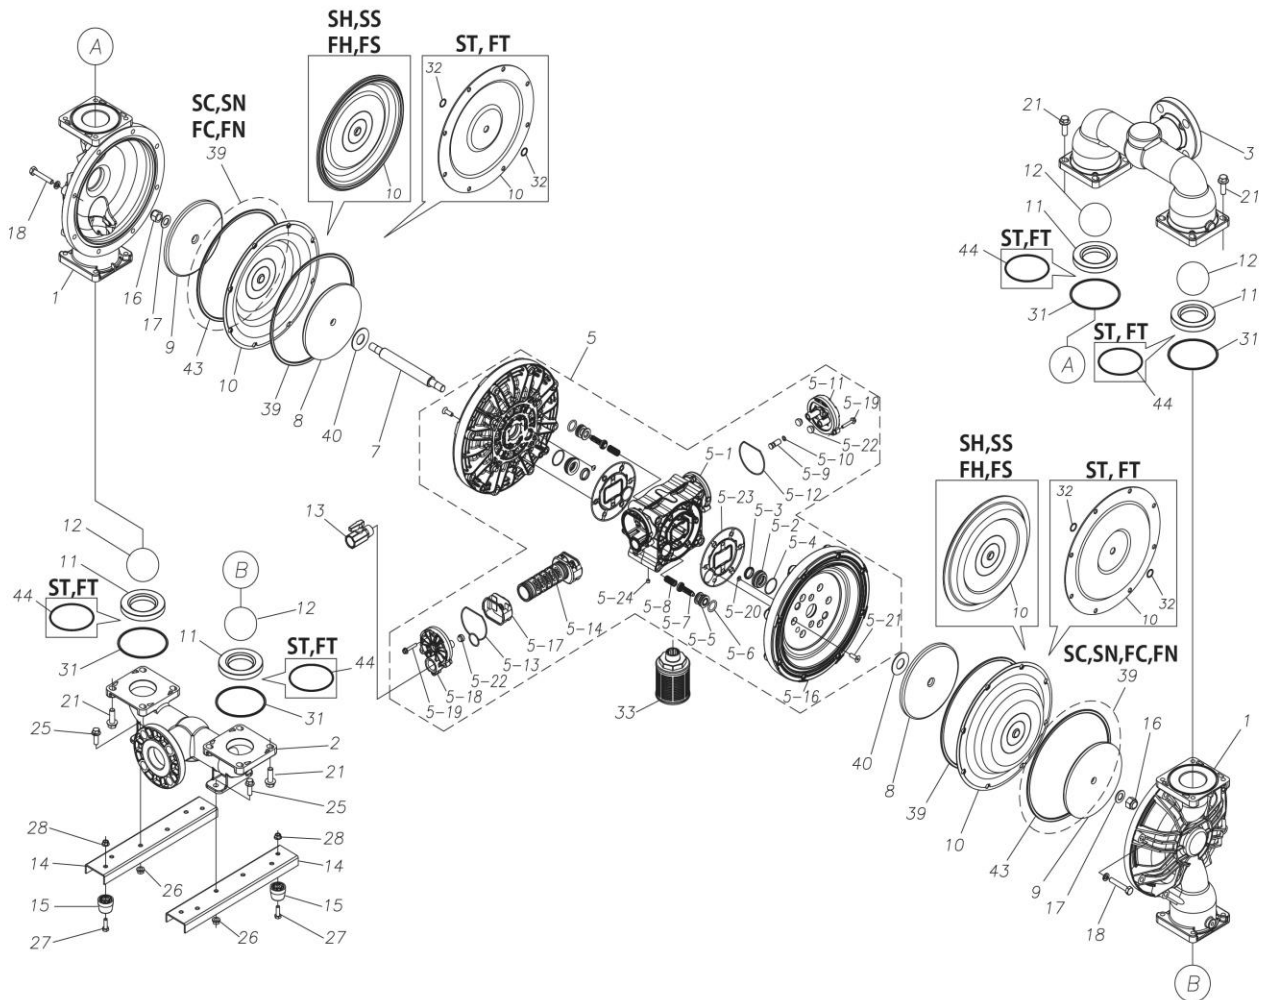

ポンプ詳細につきましては別にご用意しておりますポンプサービスブック、取扱説明書をご参照ください。

ご不明な点がございましたら代理店もしくは直接YTSまでご連絡ください。

YTS JAPAN Co.,Ltd.

www.yts-pump.com

■ Parts List

D500SNJ

1M00461MP

Ref.No.	Parts No.	Description	Parts Component	Remark
1	1M20001SM	OUT CHAMBER	2	
2	1M20003SF	IN MANIFOLD	1	
3	1M20005SF	OUT MANIFOLD	1	
5	1M10022MP	BODY ASSEMBLY	1	

Ref.No.	Parts No.	Description	Parts Component	Remark
5-1	1L30054MP	BODY	1	The parts of #5 are available with a set as [1M10022MP:BODY ASSEMBLY]. This is also available individually.
5-2	1M30026MM	BEARING CENTER ROD	2	
5-3	9S2BA0025	PACKING	2	
5-4	9S1BS0036	O RING S-36	2	
5-5	1L30063MM	PILOT VALVE SEAT	2	
5-6	9S1BP1022	O RING P-22A	2	
5-7	1L30058MB	PILOT VALVE	2	
5-8	1L30064MM	SPRING	2	
5-9	1L30065MM	RESET BUTTON	1	
5-10	9S1BP0008	O RING P-8	1	
5-11	1L30056MB	CAP	1	
5-12	1L30061MB	PACKING CAP	1	
5-13	1L30060MB	PACKING CAP IN	1	
5-14	1L10003MK	C SPOOL VALVE ASSEMBLY (Looped C®)	1	
5-16	1M30061MM	AIR CHAMBER	2	
5-17	1L30005MB	SPRING STOPPER	1	
5-18	1L30055MP	CAP IN	1	
5-19	9B2210635	BOLT M6 × 35	7	
5-20	9T6125008	SCREW M5 × 8	8	
5-21	9B5410825	BOLT M8 × 25	16	
5-22	1L30062MB	CUSHION	4	
5-23	1L30059MB	PACKING BODY	2	
5-24	9P62P9901	PLUG	2	
7	1L20043MM	CENTER ROD	1	
8	1M20021MM	CENTER DISK	2	
9	1M20030MM	CENTER DISK	2	
10	1M20017BB	DIAPHRAGM	2	
11	1M20012BB	VALVE SEAT	4	
12	1M20028BB	BALL	4	
13	1M90001MP	BALL VALVE	1	
14	1M30031MM	BASE	2	
15	1E30070MB	RUBBER FEET	4	
16	9N1731600	NUT M16 × 1.5	2	
17	9W3311600	CONED DISK SPRING M16	2	
18	9B1221060	BOLT M10 × 60	16	
20	9W4211000	SPRING LOCK WASHER M10	16	
21	9B2211235	BOLT M12 × 35	16	
25	9B2211030	BOLT M10 × 30	4	
26	9N2211000	NUT M10	4	
27	9B1110825	BOLT M8 × 25	4	
28	9N2110800	NUT M8	4	
31	9S1BG0115	O RING G-115	4	
33	1L90002MP	SILENCER	1	
39	9S1BG0270	O RING G-270	4	
40	1M30033MB	CUSHION CENTER DISK	2	