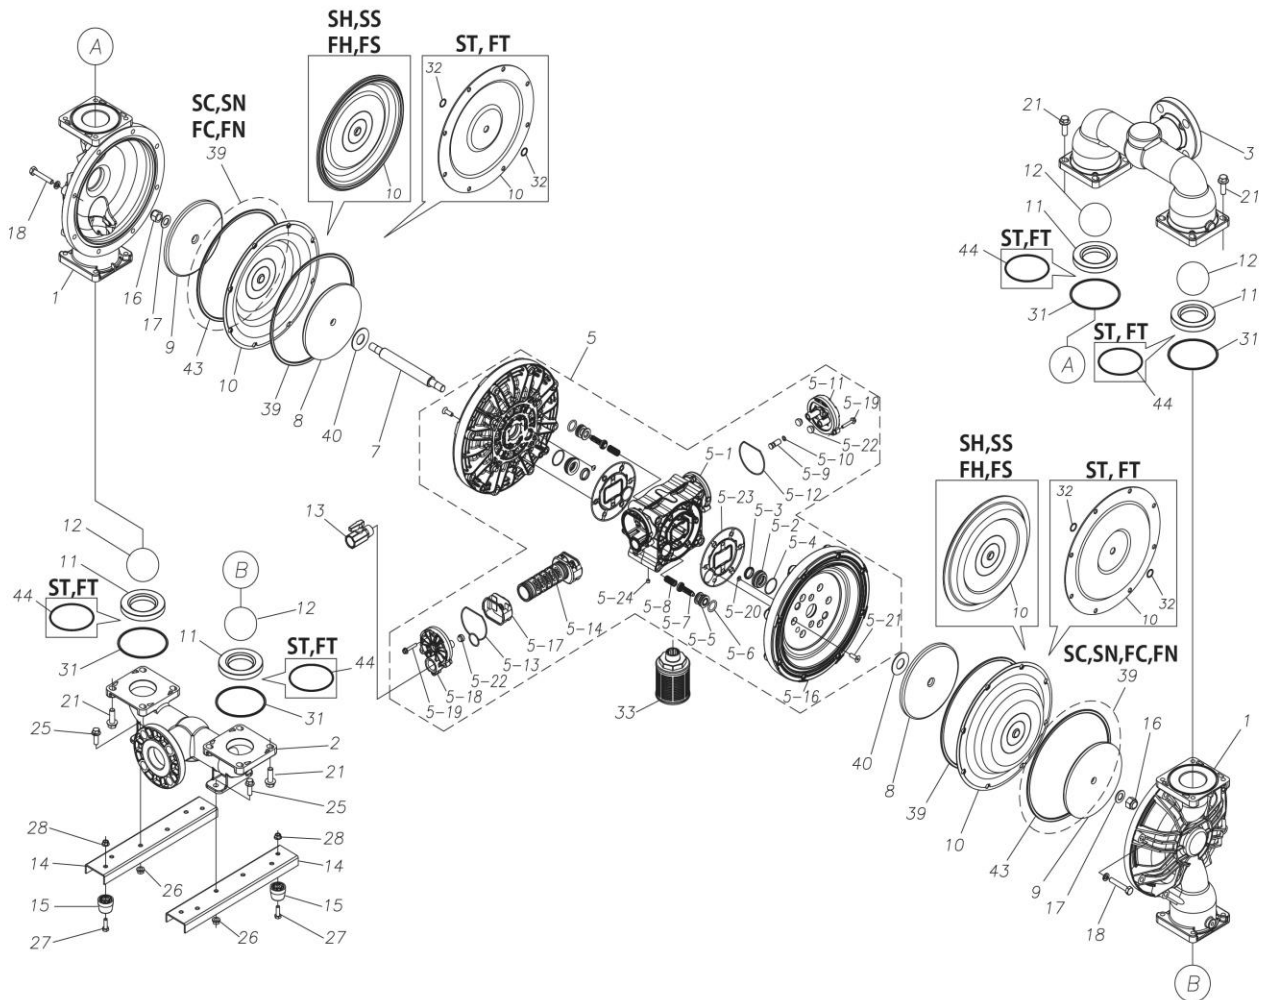

ポンプ詳細につきましては別にご用意しておりますポンプサービスブック、取扱説明書をご参照ください。

ご不明な点がございましたら代理店もしくは直接YTSまでご連絡ください。

YTS JAPAN Co.,Ltd.

www.yts-pump.com

■ Parts List

D500SCJ

1M00460MP

Ref.No.	Parts No.	Description	Parts Component	Remark
1	1M20001SM	OUT CHAMBER	2	
2	1M20003SF	IN MANIFOLD	1	
3	1M20005SF	OUT MANIFOLD	1	
5	1M10022MP	BODY ASSEMBLY	1	

Ref.No.	Parts No.	Description	Parts Component	Remark
5-1	1L30054MP	BODY	1	The parts of #5 are available with a set as [1M10022MP:BODY ASSEMBLY]. This is also available individually.
5-2	1M30026MM	BEARING CENTER ROD	2	
5-3	9S2BA0025	PACKING	2	
5-4	9S1BS0036	O RING S-36	2	
5-5	1L30063MM	PILOT VALVE SEAT	2	
5-6	9S1BP1022	O RING P-22A	2	
5-7	1L30058MB	PILOT VALVE	2	
5-8	1L30064MM	SPRING	2	
5-9	1L30065MM	RESET BUTTON	1	
5-10	9S1BP0008	O RING P-8	1	
5-11	1L30056MB	CAP	1	
5-12	1L30061MB	PACKING CAP	1	
5-13	1L30060MB	PACKING CAP IN	1	
5-14	1L10003MK	C SPOOL VALVE ASSEMBLY (Looped C®)	1	
5-16	1M30061MM	AIR CHAMBER	2	
5-17	1L30005MB	SPRING STOPPER	1	
5-18	1L30055MP	CAP IN	1	
5-19	9B2210635	BOLT M6 × 35	7	
5-20	9T6125008	SCREW M5 × 8	8	
5-21	9B5410825	BOLT M8 × 25	16	
5-22	1L30062MB	CUSHION	4	
5-23	1L30059MB	PACKING BODY	2	
5-24	9P62P9901	PLUG	2	
7	1L20043MM	CENTER ROD	1	
8	1M20021MM	CENTER DISK	2	
9	1M20030MM	CENTER DISK	2	
10	1M20017NB	DIAPHRAGM	2	
11	1M20012NB	VALVE SEAT	4	
12	1M20028NB	BALL	4	
13	1M90001MP	BALL VALVE	1	
14	1M30031MM	BASE	2	
15	1E30070MB	RUBBER FEET	4	
16	9N1731600	NUT M16 × 1.5	2	
17	9W3311600	CONED DISK SPRING M16	2	
18	9B1221060	BOLT M10 × 60	16	
20	9W4211000	SPRING LOCK WASHER M10	16	
21	9B2211235	BOLT M12 × 35	16	
25	9B2211030	BOLT M10 × 30	4	
26	9N2211000	NUT M10	4	
27	9B1110825	BOLT M8 × 25	4	
28	9N2110800	NUT M8	4	
31	9S1BG0115	O RING G-115	4	
33	1L90002MP	SILENCER	1	
39	9S1BG0270	O RING G-270	4	
40	1M30033MB	CUSHION CENTER DISK	2	