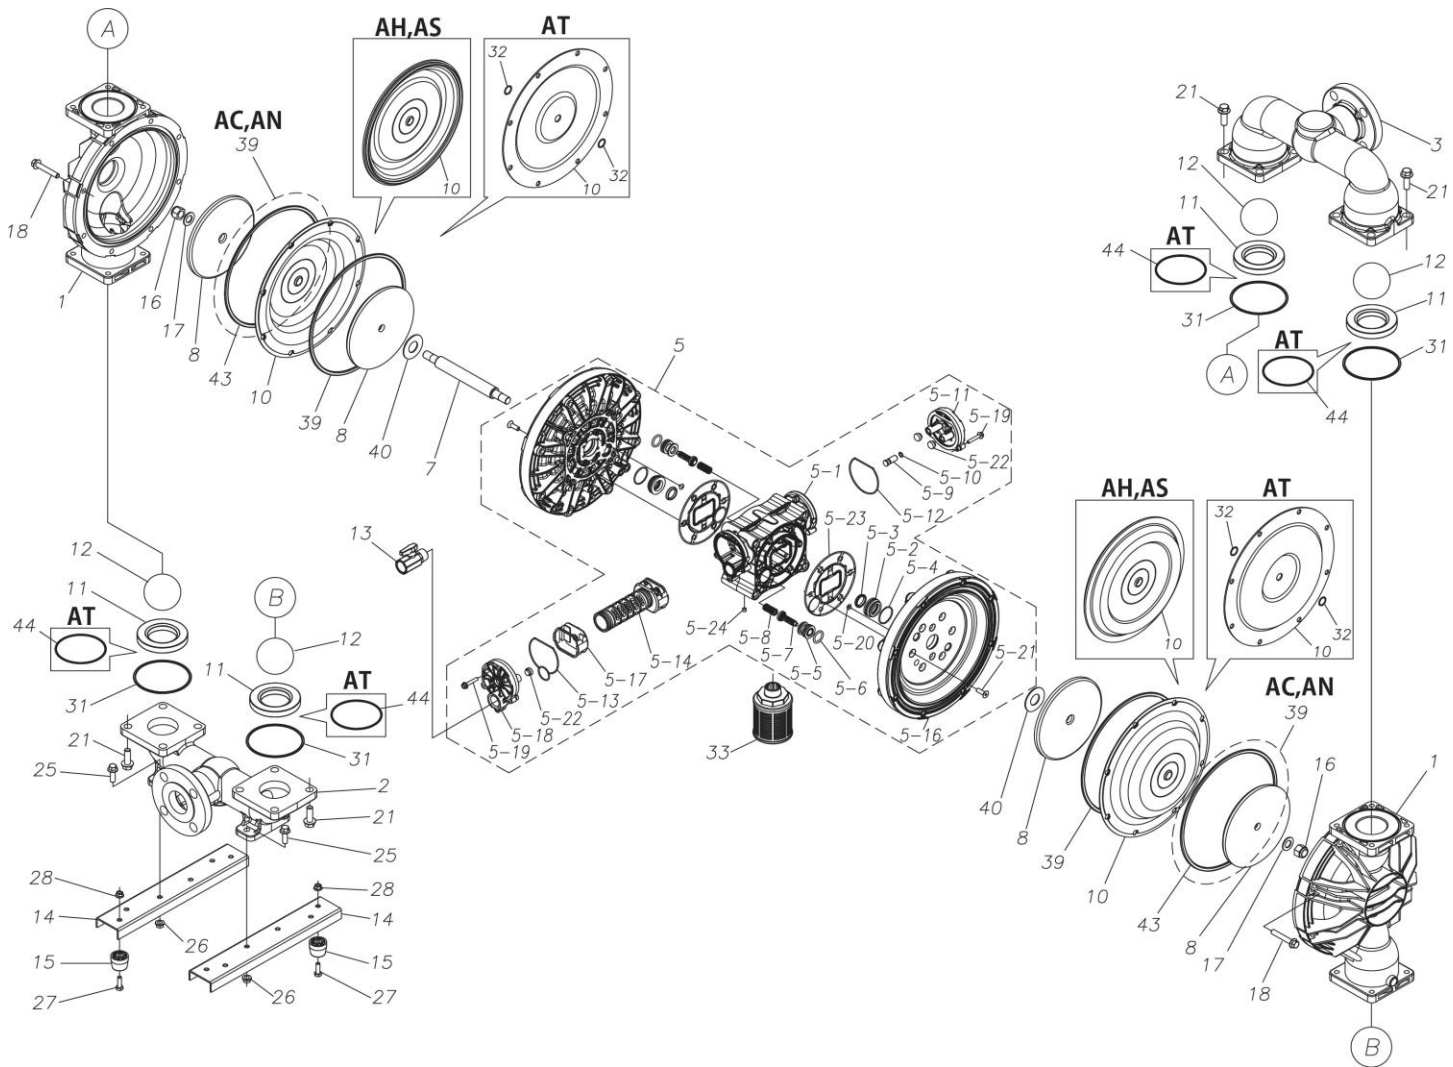

展開図 & パーツリスト

Exploded View Drawing and Parts List

型式

Model: **D500ANJ**

製品番号

Model Number: **1M00454MP**

The part list and exploded view drawing as attached below indicate the full list of parts for the above mentioned pump model.

ポンプ詳細につきましては別にご用意しておりますポンプサービスブック、取扱説明書をご参照ください。

ご不明な点がございましたら代理店もしくは直接YTSまでご連絡ください。

YTS JAPAN Co.,Ltd.

www.yts-pump.com

■ Parts List

D500ANJ

1M00454MP

Ref.No.	Parts No.	Description	Parts Component	Remark
1	1M20007AM	OUT CHAMBER	2	
2	1M20008AF	IN MANIFOLD	1	
3	1M20010AF	OUT MANIFOLD	1	
5	1M10022MP	BODY ASSEMBLY	1	

Ref.No.	Parts No.	Description	Parts Component	Remark
5-1	1L30054MP	BODY	1	The parts of #5 are available with a set as [1M10022MP:BODY ASSEMBLY]. This is also available individually.
5-2	1M30026MM	BEARING CENTER ROD	2	
5-3	9S2BA0025	PACKING	2	
5-4	9S1BS0036	O RING S-36	2	
5-5	1L30063MM	PILOT VALVE SEAT	2	
5-6	9S1BP1022	O RING P-22A	2	
5-7	1L30058MB	PILOT VALVE	2	
5-8	1L30064MM	SPRING	2	
5-9	1L30065MM	RESET BUTTON	1	
5-10	9S1BP0008	O RING P-8	1	
5-11	1L30056MB	CAP	1	
5-12	1L30061MB	PACKING CAP	1	
5-13	1L30060MB	PACKING CAP IN	1	
5-14	1L10003MK	C SPOOL VALVE ASSEMBLY (Looped C®)	1	
5-16	1M30061MM	AIR CHAMBER	2	
5-17	1L30005MB	SPRING STOPPER	1	
5-18	1L30055MP	CAP IN	1	
5-19	9B2210635	BOLT M6 × 35	7	
5-20	9T6125008	SCREW M5 × 8	8	
5-21	9B5410825	BOLT M8 × 25	16	
5-22	1L30062MB	CUSHION	4	
5-23	1L30059MB	PACKING BODY	2	
5-24	9P62P9901	PLUG	2	
7	1L20043MM	CENTER ROD	1	
8	1M20021MM	CENTER DISK	4	
10	1M20017BB	DIAPHRAGM	2	
11	1M20012BB	VALVE SEAT	4	
12	1M20028BB	BALL	4	
13	1M90001MP	BALL VALVE	1	
14	1M30031MM	BASE	2	
15	1E30070MB	RUBBER FEET	4	
16	9N1731600	NUT M16 × 1.5	2	
17	9W3311600	CONED DISK SPRING M16	2	
18	9B2111060	BOLT M10 × 60	16	
21	9B2111235	BOLT M12 × 35	16	
25	9B2111030	BOLT M10 × 30	4	
26	9N2111000	NUT M10	4	
27	9B1110825	BOLT M8 × 25	4	
28	9N2110800	NUT M8	4	
31	9S1BG0115	O RING G-115	4	
33	1L90002MP	SILENCER	1	
39	9S1BG0270	O RING G-270	4	
40	1M30033MB	CUSHION CENTER DISK	2	