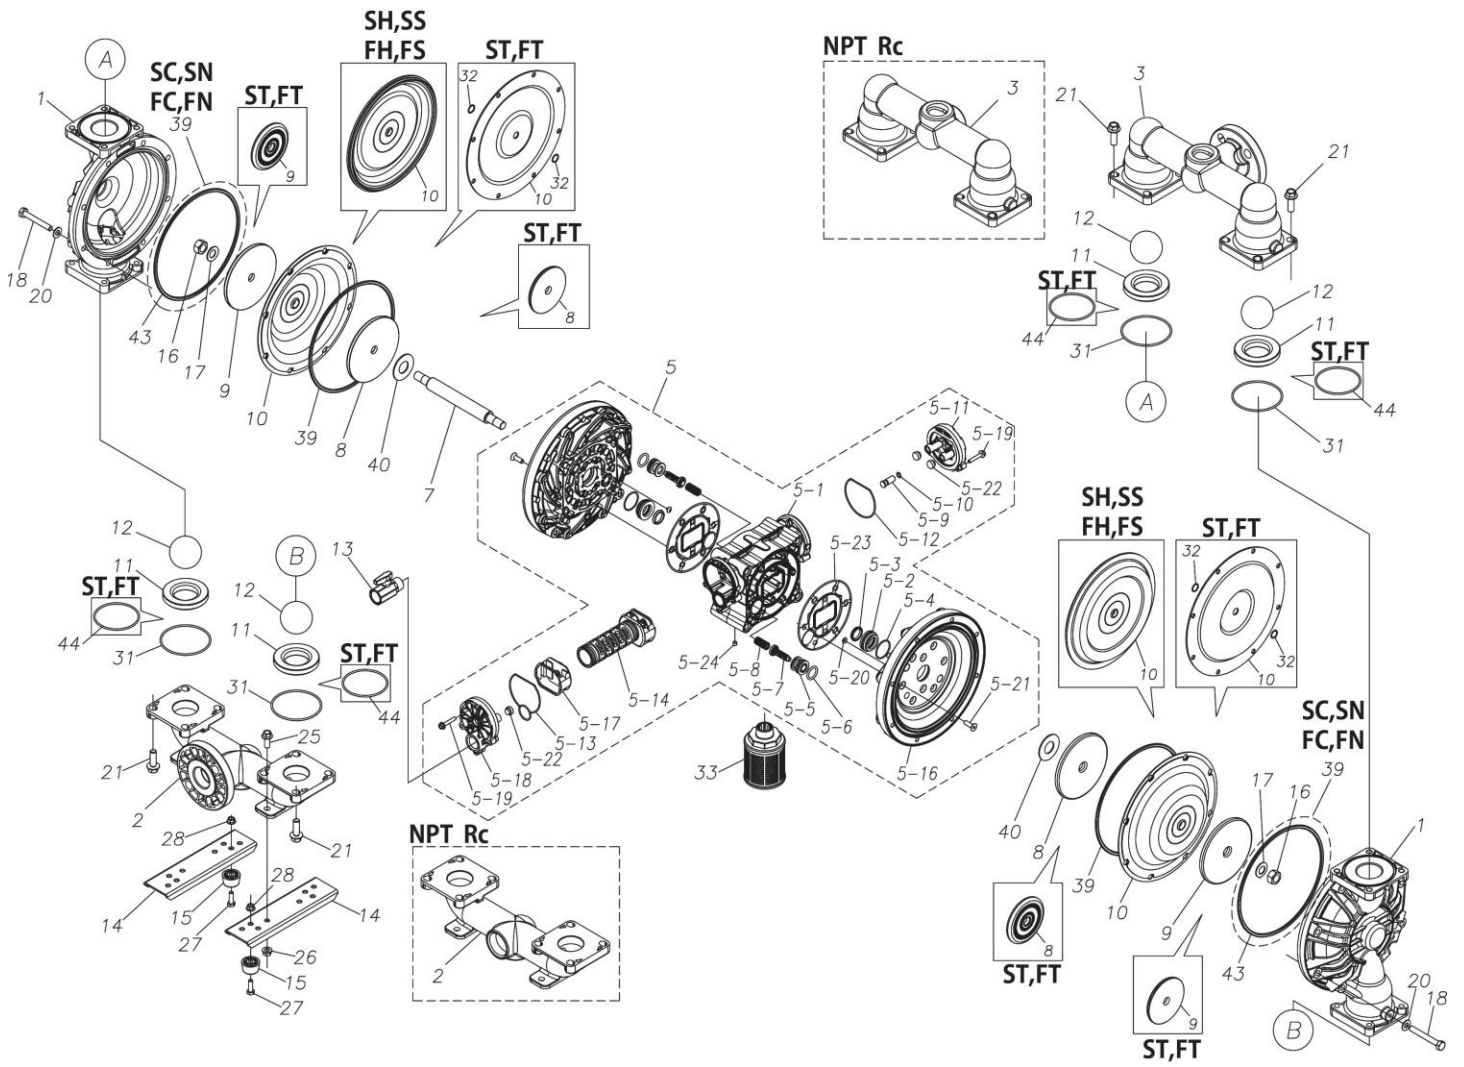

ポンプ詳細につきましては別にご用意しておりますポンプサービスブック、取扱説明書をご参照ください。

ご不明な点がございましたら代理店もしくは直接YTSまでご連絡ください。

YTS JAPAN Co.,Ltd.

www.yts-pump.com

■ Parts List

D400STJ

1L00430MP

Ref.No.	Parts No.	Description	Parts Component	Remark
1	1L20027SM	OUT CHAMBER	2	
2	1L20028SF	IN MANIFOLD	1	
3	1L20030SF	OUT MANIFOLD	1	
5	1L10023MP	BODY ASSEMBLY	1	

Ref.No.	Parts No.	Description	Parts Component	Remark
5-1	1L30054MP	BODY	1	The parts of #5 are available with a set as [1L10023MP:BODY ASSEMBLY]. This is also available individually.
5-2	1M30026MM	BEARING CENTER ROD	2	
5-3	9S2BA0025	PACKING	2	
5-4	9S1BS0036	O RING S-36	2	
5-5	1L30063MM	PILOT VALVE SEAT	2	
5-6	9S1BP1022	O RING P-22A	2	
5-7	1L30058MB	PILOT VALVE	2	
5-8	1L30064MM	SPRING	2	
5-9	1L30065MM	RESET BUTTON	1	
5-10	9S1BP0008	O RING P-8	1	
5-11	1L30056MB	CAP	1	
5-12	1L30061MB	PACKING CAP	1	
5-13	1L30060MB	PACKING CAP IN	1	
5-14	1L10003MK	C SPOOL VALVE ASSEMBLY (Looped C®)	1	
5-16	1L30066MM	AIR CHAMBER	2	
5-17	1L30005MB	SPRING STOPPER	1	
5-18	1L30055MP	CAP IN	1	
5-19	9B2210635	BOLT M6 × 35	7	
5-20	9T6125008	SCREW M5 × 8	8	
5-21	9B5410825	BOLT M8 × 25	16	
5-22	1L30062MB	CUSHION	4	
5-23	1L30059MB	PACKING BODY	2	
5-24	9P62P9901	PLUG	2	
7	1L20044TM	CENTER ROD	1	
8	1M20031MM	CENTER DISK	2	
9	1L20042MM	CENTER DISK	2	
10	1L20001T7	DIAPHRAGM	2	
11	1L20041TM	VALVE SEAT	4	
12	1M20034TM	BALL	4	
13	1M90001MP	BALL VALVE	1	
14	1L30067MM	BASE	2	
15	1H30055MB	RUBBER FEET	4	
16	9N1331600	NUT M16 × 1.5	2	
17	9W3311600	CONED DISK SPRING M16	2	
18	9B1221060	BOLT M10 × 60	16	
20	9W4211000	SPRING LOCK WASHER M10	16	
21	9B2211235	BOLT M12 × 35	16	
25	9B2211020	BOLT M10 × 20	4	
26	9N2211000	NUT M10	4	
27	9B1110825	BOLT M8 × 25	4	
28	9N2110800	NUT M8	4	
31	9S1TG0100	O RING G-100	4	
32	9S1TP0016	O RING P-16	4	
33	1L90002MP	SILENCER	1	
39	9S1BG0230	O RING G-230	2	
40	1M30033MB	CUSHION CENTER DISK	2	
43	9S1TG0230	O RING G-230	2	
44	9S1TG0085	O RING G-85	4	