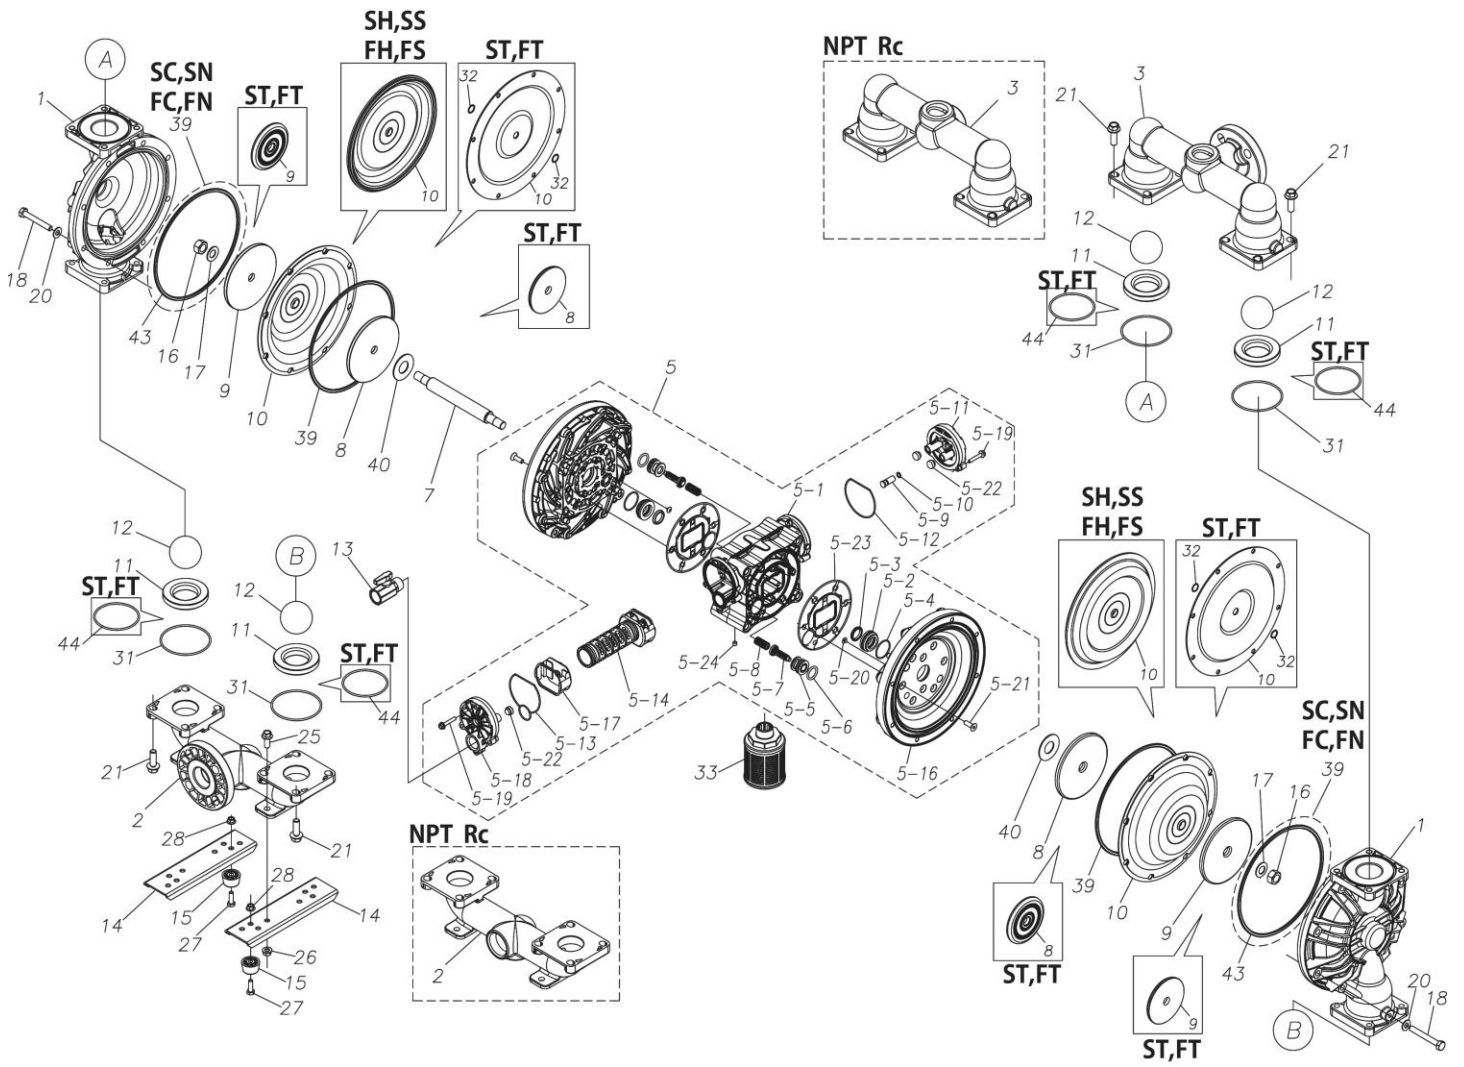

ポンプ詳細につきましては別にご用意しておりますポンプサービスブック、取扱説明書をご参照ください。

ご不明な点がございましたら代理店もしくは直接YTSまでご連絡ください。

YTS JAPAN Co.,Ltd.

www.yts-pump.com

■ Parts List

D400SNJ

1L00427MP

Ref.No.	Parts No.	Description	Parts Component	Remark
1	1L20027SM	OUT CHAMBER	2	
2	1L20028SF	IN MANIFOLD	1	
3	1L20030SF	OUT MANIFOLD	1	
5	1L10023MP	BODY ASSEMBLY	1	

Ref.No.	Parts No.	Description	Parts Component	Remark
5-1	1L30054MP	BODY	1	The parts of #5 are available with a set as [1L10023MP:BODY ASSEMBLY]. This is also available individually.
5-2	1M30026MM	BEARING CENTER ROD	2	
5-3	9S2BA0025	PACKING	2	
5-4	9S1BS0036	O RING S-36	2	
5-5	1L30063MM	PILOT VALVE SEAT	2	
5-6	9S1BP1022	O RING P-22A	2	
5-7	1L30058MB	PILOT VALVE	2	
5-8	1L30064MM	SPRING	2	
5-9	1L30065MM	RESET BUTTON	1	
5-10	9S1BP0008	O RING P-8	1	
5-11	1L30056MB	CAP	1	
5-12	1L30061MB	PACKING CAP	1	
5-13	1L30060MB	PACKING CAP IN	1	
5-14	1L10003MK	C SPOOL VALVE ASSEMBLY (Looped C®)	1	
5-16	1L30066MM	AIR CHAMBER	2	
5-17	1L30005MB	SPRING STOPPER	1	
5-18	1L30055MP	CAP IN	1	
5-19	9B2210635	BOLT M6 × 35	7	
5-20	9T6125008	SCREW M5 × 8	8	
5-21	9B5410825	BOLT M8 × 25	16	
5-22	1L30062MB	CUSHION	4	
5-23	1L30059MB	PACKING BODY	2	
5-24	9P62P9901	PLUG	2	
7	1L20043MM	CENTER ROD	1	
8	1L20019MM	CENTER DISK	2	
9	1L20040MM	CENTER DISK	2	
10	1L20002BB	DIAPHRAGM	2	
11	1L20037BB	VALVE SEAT	4	
12	1M20018BB	BALL	4	
13	1M90001MP	BALL VALVE	1	
14	1L30067MM	BASE	2	
15	1H30055MB	RUBBER FEET	4	
16	9N1731600	NUT M16 × 1.5	2	
17	9W3311600	CONED DISK SPRING M16	2	
18	9B1221060	BOLT M10 × 60	16	
20	9W4211000	SPRING LOCK WASHER M10	16	
21	9B2211235	BOLT M12 × 35	16	
25	9B2211020	BOLT M10 × 20	4	
26	9N2211000	NUT M10	4	
27	9B1110825	BOLT M8 × 25	4	
28	9N2110800	NUT M8	4	
31	9S1BG0100	O RING G-100	4	
33	1L90002MP	SILENCER	1	
39	9S1BG0230	O RING G-230	4	
40	1M30033MB	CUSHION CENTER DISK	2	