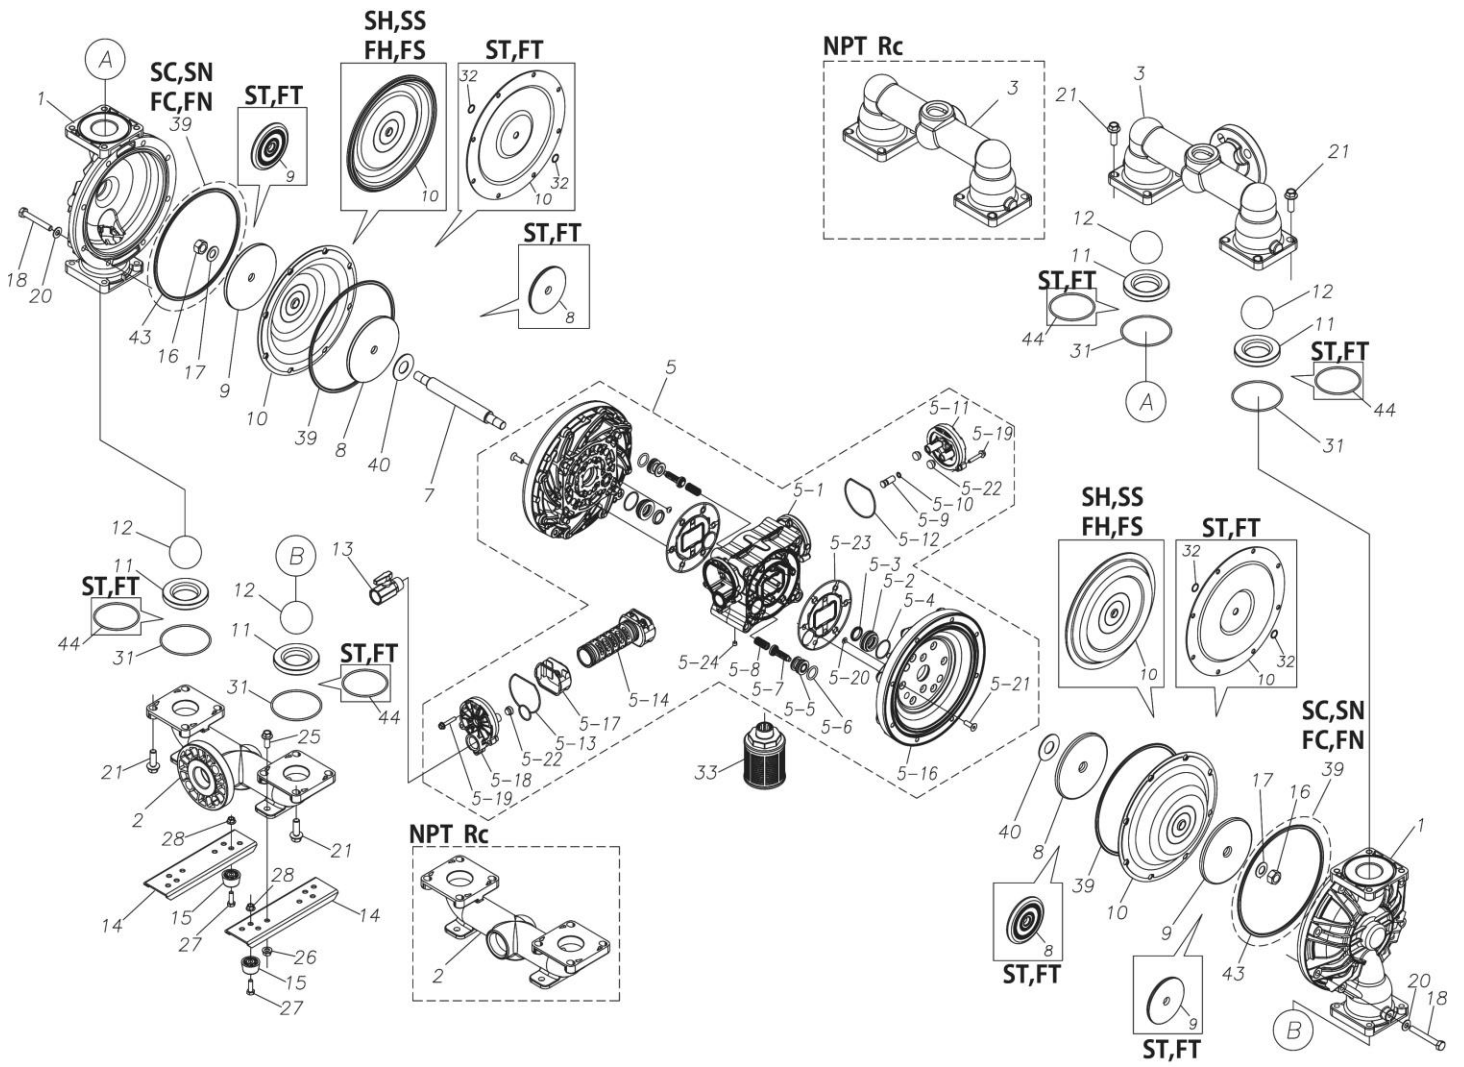

ポンプ詳細につきましては別にご用意しておりますポンプサービスブック、取扱説明書をご参照ください。

ご不明な点がございましたら代理店もしくは直接YTSまでご連絡ください。

YTS JAPAN Co.,Ltd.

www.yts-pump.com

■ Parts List

D400SCJ

1L00426MP

Ref.No.	Parts No.	Description	Parts Component	Remark
1	1L20027SM	OUT CHAMBER	2	
2	1L20028SF	IN MANIFOLD	1	
3	1L20030SF	OUT MANIFOLD	1	
5	1L10023MP	BODY ASSEMBLY	1	

Ref.No.	Parts No.	Description	Parts Component	Remark
5-1	1L30054MP	BODY	1	The parts of #5 are available with a set as [1L10023MP:BODY ASSEMBLY]. This is also available individually.
5-2	1M30026MM	BEARING CENTER ROD	2	
5-3	9S2BA0025	PACKING	2	
5-4	9S1BS0036	O RING S-36	2	
5-5	1L30063MM	PILOT VALVE SEAT	2	
5-6	9S1BP1022	O RING P-22A	2	
5-7	1L30058MB	PILOT VALVE	2	
5-8	1L30064MM	SPRING	2	
5-9	1L30065MM	RESET BUTTON	1	
5-10	9S1BP0008	O RING P-8	1	
5-11	1L30056MB	CAP	1	
5-12	1L30061MB	PACKING CAP	1	
5-13	1L30060MB	PACKING CAP IN	1	
5-14	1L10003MK	C SPOOL VALVE ASSEMBLY (Looped C®)	1	
5-16	1L30066MM	AIR CHAMBER	2	
5-17	1L30005MB	SPRING STOPPER	1	
5-18	1L30055MP	CAP IN	1	
5-19	9B2210635	BOLT M6 × 35	7	
5-20	9T6125008	SCREW M5 × 8	8	
5-21	9B5410825	BOLT M8 × 25	16	
5-22	1L30062MB	CUSHION	4	
5-23	1L30059MB	PACKING BODY	2	
5-24	9P62P9901	PLUG	2	
7	1L20043MM	CENTER ROD	1	
8	1L20019MM	CENTER DISK	2	
9	1L20040MM	CENTER DISK	2	
10	1L20002NB	DIAPHRAGM	2	
11	1L20037NB	VALVE SEAT	4	
12	1M20018NB	BALL	4	
13	1M90001MP	BALL VALVE	1	
14	1L30067MM	BASE	2	
15	1H30055MB	RUBBER FEET	4	
16	9N1731600	NUT M16 × 1.5	2	
17	9W3311600	CONED DISK SPRING M16	2	
18	9B1221060	BOLT M10 × 60	16	
20	9W4211000	SPRING LOCK WASHER M10	16	
21	9B2211235	BOLT M12 × 35	16	
25	9B2211020	BOLT M10 × 20	4	
26	9N2211000	NUT M10	4	
27	9B1110825	BOLT M8 × 25	4	
28	9N2110800	NUT M8	4	
31	9S1BG0100	O RING G-100	4	
33	1L90002MP	SILENCER	1	
39	9S1BG0230	O RING G-230	4	
40	1M30033MB	CUSHION CENTER DISK	2	