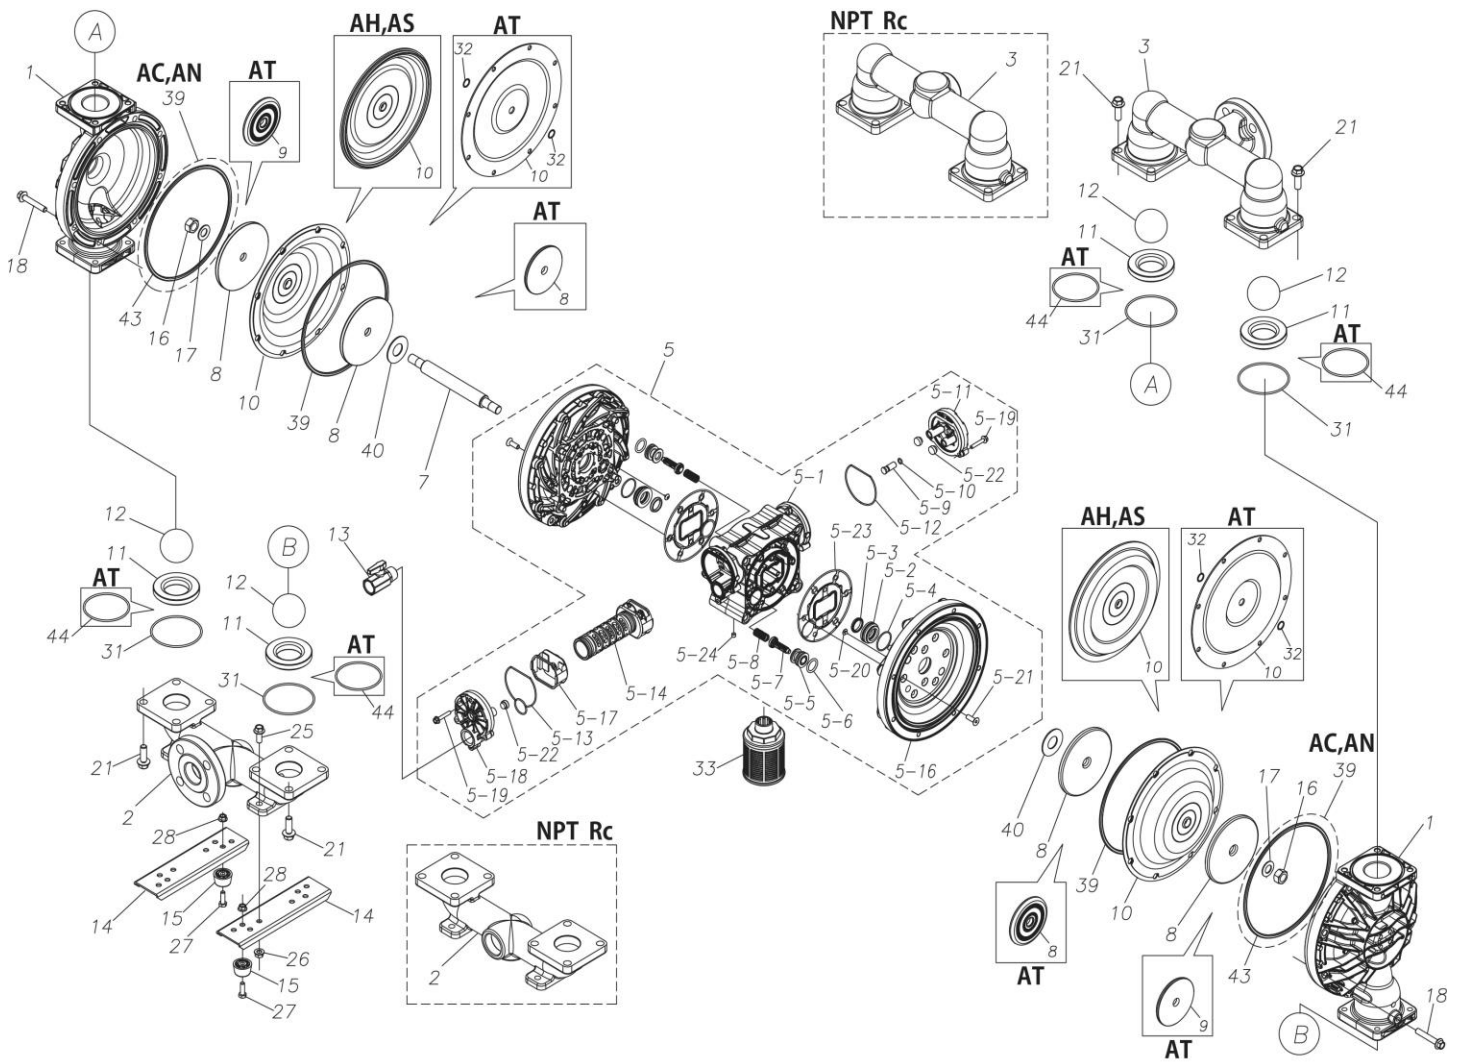

展開図 & パーツリスト

Exploded View Drawing and Parts List

型式

Model: **D400ASJ**

製品番号

Model Number: **1L00425MP**

The part list and exploded view drawing as attached below indicate the full list of parts for the above mentioned pump model.

ポンプ詳細につきましては別にご用意しておりますポンプサービスブック、取扱説明書をご参照ください。

ご不明な点がございましたら代理店もしくは直接YTSまでご連絡ください。

YTS JAPAN Co.,Ltd.

www.yts-pump.com

■ Parts List

D400ASJ

1L00425MP

Ref.No.	Parts No.	Description	Parts Component	Remark
1	1L20032AM	OUT CHAMBER	2	
2	1L20033AF	IN MANIFOLD	1	
3	1L20035AF	OUT MANIFOLD	1	
5	1L10023MP	BODY ASSEMBLY	1	

Ref.No.	Parts No.	Description	Parts Component	Remark
5-1	1L30054MP	BODY	1	The parts of #5 are available with a set as [1L10023MP:BODY ASSEMBLY]. This is also available individually.
5-2	1M30026MM	BEARING CENTER ROD	2	
5-3	9S2BA0025	PACKING	2	
5-4	9S1BS0036	O RING S-36	2	
5-5	1L30063MM	PILOT VALVE SEAT	2	
5-6	9S1BP1022	O RING P-22A	2	
5-7	1L30058MB	PILOT VALVE	2	
5-8	1L30064MM	SPRING	2	
5-9	1L30065MM	RESET BUTTON	1	
5-10	9S1BP0008	O RING P-8	1	
5-11	1L30056MB	CAP	1	
5-12	1L30061MB	PACKING CAP	1	
5-13	1L30060MB	PACKING CAP IN	1	
5-14	1L10003MK	C SPOOL VALVE ASSEMBLY (Looped C®)	1	
5-16	1L30066MM	AIR CHAMBER	2	
5-17	1L30005MB	SPRING STOPPER	1	
5-18	1L30055MP	CAP IN	1	
5-19	9B2210635	BOLT M6 × 35	7	
5-20	9T6125008	SCREW M5 × 8	8	
5-21	9B5410825	BOLT M8 × 25	16	
5-22	1L30062MB	CUSHION	4	
5-23	1L30059MB	PACKING BODY	2	
5-24	9P62P9901	PLUG	2	
7	1L20043MM	CENTER ROD	1	
8	1L20019MM	CENTER DISK	4	
10	1L20011SB	DIAPHRAGM	2	
11	1L20037EB	VALVE SEAT	4	
12	1M20018EB	BALL	4	
13	1M90001MP	BALL VALVE	1	
14	1L30067MM	BASE	2	
15	1H30055MB	RUBBER FEET	4	
16	9N1731600	NUT M16 × 1.5	2	
17	9W3311600	CONED DISK SPRING M16	2	
18	9B2111060	BOLT M10 × 60	16	
21	9B2111235	BOLT M12 × 35	16	
25	9B2111025	BOLT M10 × 25	4	
26	9N2111000	NUT M10	4	
27	9B1110825	BOLT M8 × 25	4	
28	9N2110800	NUT M8	4	
31	9S1EG0100	O RING G-100	4	
33	1L90002MP	SILENCER	1	
40	1M30033MB	CUSHION CENTER DISK	2	
43	9S1EG0230	O RING G-230	2	