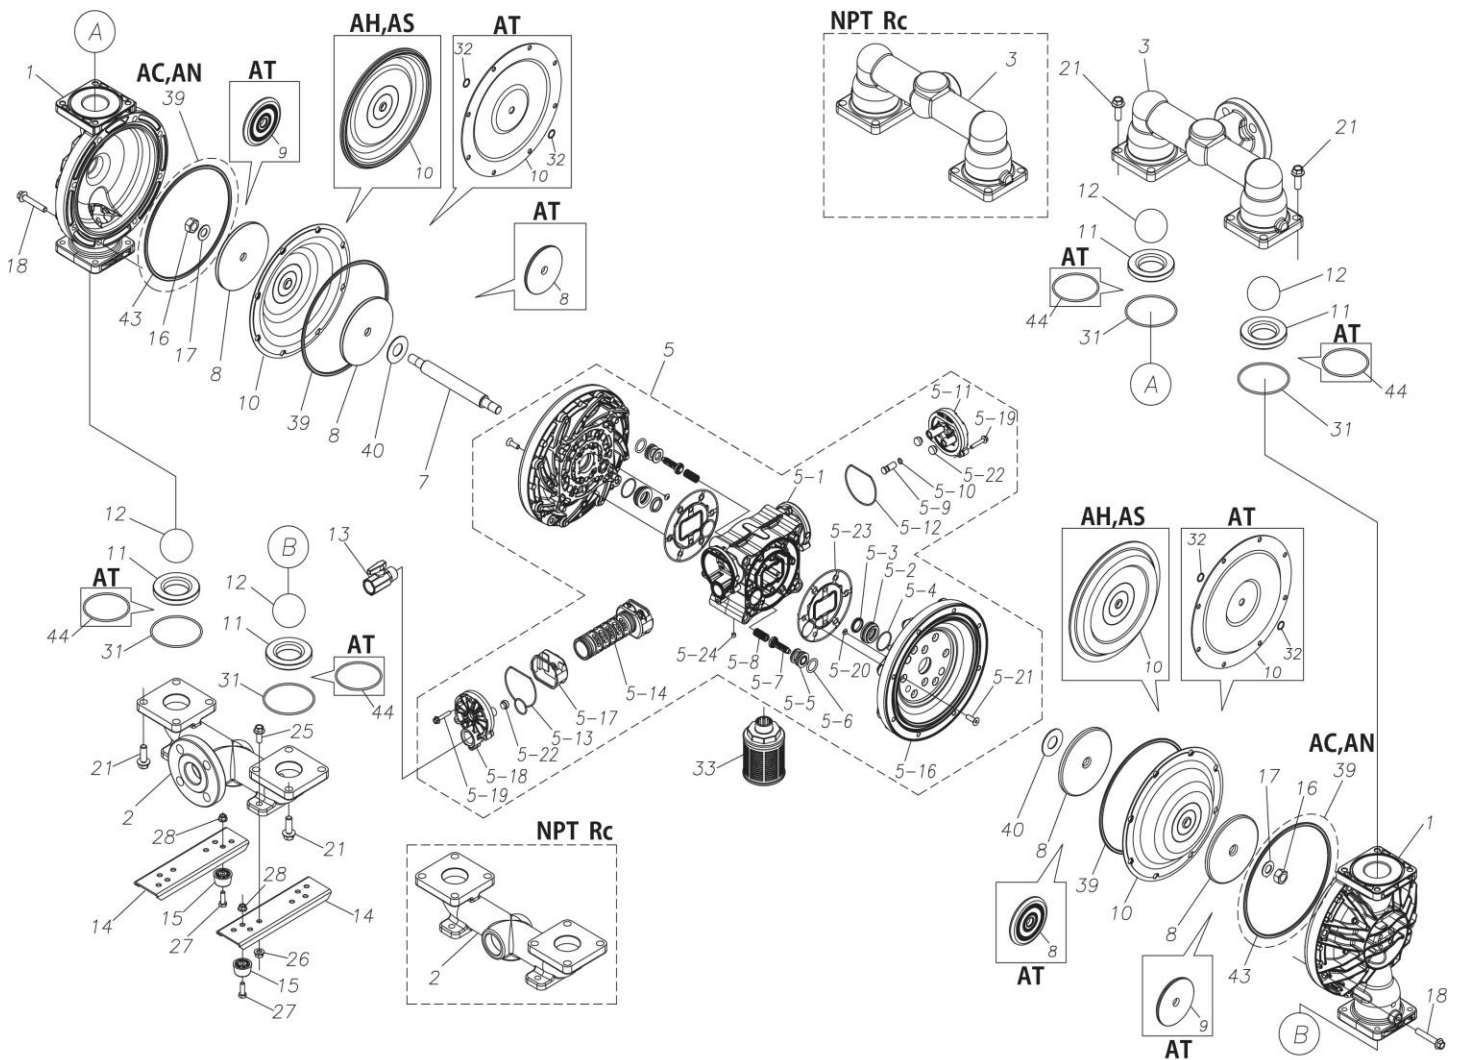

ポンプ詳細につきましては別にご用意しておりますポンプサービスブック、取扱説明書をご参照ください。

ご不明な点がございましたら代理店もしくは直接YTSまでご連絡ください。

YTS JAPAN Co.,Ltd.

www.yts-pump.com

■ Parts List

D400ATJ

1L00423MP

Ref.No.	Parts No.	Description	Parts Component	Remark
1	1L20032AM	OUT CHAMBER	2	
2	1L20033AF	IN MANIFOLD	1	
3	1L20035AF	OUT MANIFOLD	1	
5	1L10023MP	BODY ASSEMBLY	1	

Ref.No.	Parts No.	Description	Parts Component	Remark
5-1	1L30054MP	BODY	1	The parts of #5 are available with a set as [1L10023MP:BODY ASSEMBLY]. This is also available individually.
5-2	1M30026MM	BEARING CENTER ROD	2	
5-3	9S2BA0025	PACKING	2	
5-4	9S1BS0036	O RING S-36	2	
5-5	1L30063MM	PILOT VALVE SEAT	2	
5-6	9S1BP1022	O RING P-22A	2	
5-7	1L30058MB	PILOT VALVE	2	
5-8	1L30064MM	SPRING	2	
5-9	1L30065MM	RESET BUTTON	1	
5-10	9S1BP0008	O RING P-8	1	
5-11	1L30056MB	CAP	1	
5-12	1L30061MB	PACKING CAP	1	
5-13	1L30060MB	PACKING CAP IN	1	
5-14	1L10003MK	C SPOOL VALVE ASSEMBLY (Looped C®)	1	
5-16	1L30066MM	AIR CHAMBER	2	
5-17	1L30005MB	SPRING STOPPER	1	
5-18	1L30055MP	CAP IN	1	
5-19	9B2210635	BOLT M6 × 35	7	
5-20	9T6125008	SCREW M5 × 8	8	
5-21	9B5410825	BOLT M8 × 25	16	
5-22	1L30062MB	CUSHION	4	
5-23	1L30059MB	PACKING BODY	2	
5-24	9P62P9901	PLUG	2	
7	1L20044TM	CENTER ROD	1	
8	1M20031MM	CENTER DISK	2	
9	1L20021MM	CENTER DISK	2	
10	1L20001T7	DIAPHRAGM	2	
11	1L20041TM	VALVE SEAT	4	
12	1M20034TM	BALL	4	
13	1M90001MP	BALL VALVE	1	
14	1L30067MM	BASE	2	
15	1H30055MB	RUBBER FEET	4	
16	9N1331600	NUT M16 × 1.5	2	
17	9W3311600	CONED DISK SPRING M16	2	
18	9B2111060	BOLT M10 × 60	16	
21	9B2111235	BOLT M12 × 35	16	
25	9B2111025	BOLT M10 × 25	4	
26	9N2111000	NUT M10	4	
27	9B1110825	BOLT M8 × 25	4	
28	9N2110800	NUT M8	4	
31	9S1TG0100	O RING G-100	4	
32	9S1TP0016	O RING P-16	4	
33	1L90002MP	SILENCER	1	
39	9S1BG0230	O RING G-230	2	
40	1M30033MB	CUSHION CENTER DISK	2	
43	9S1TG0230	O RING G-230	2	
44	9S1TG0085	O RING G-85	4	