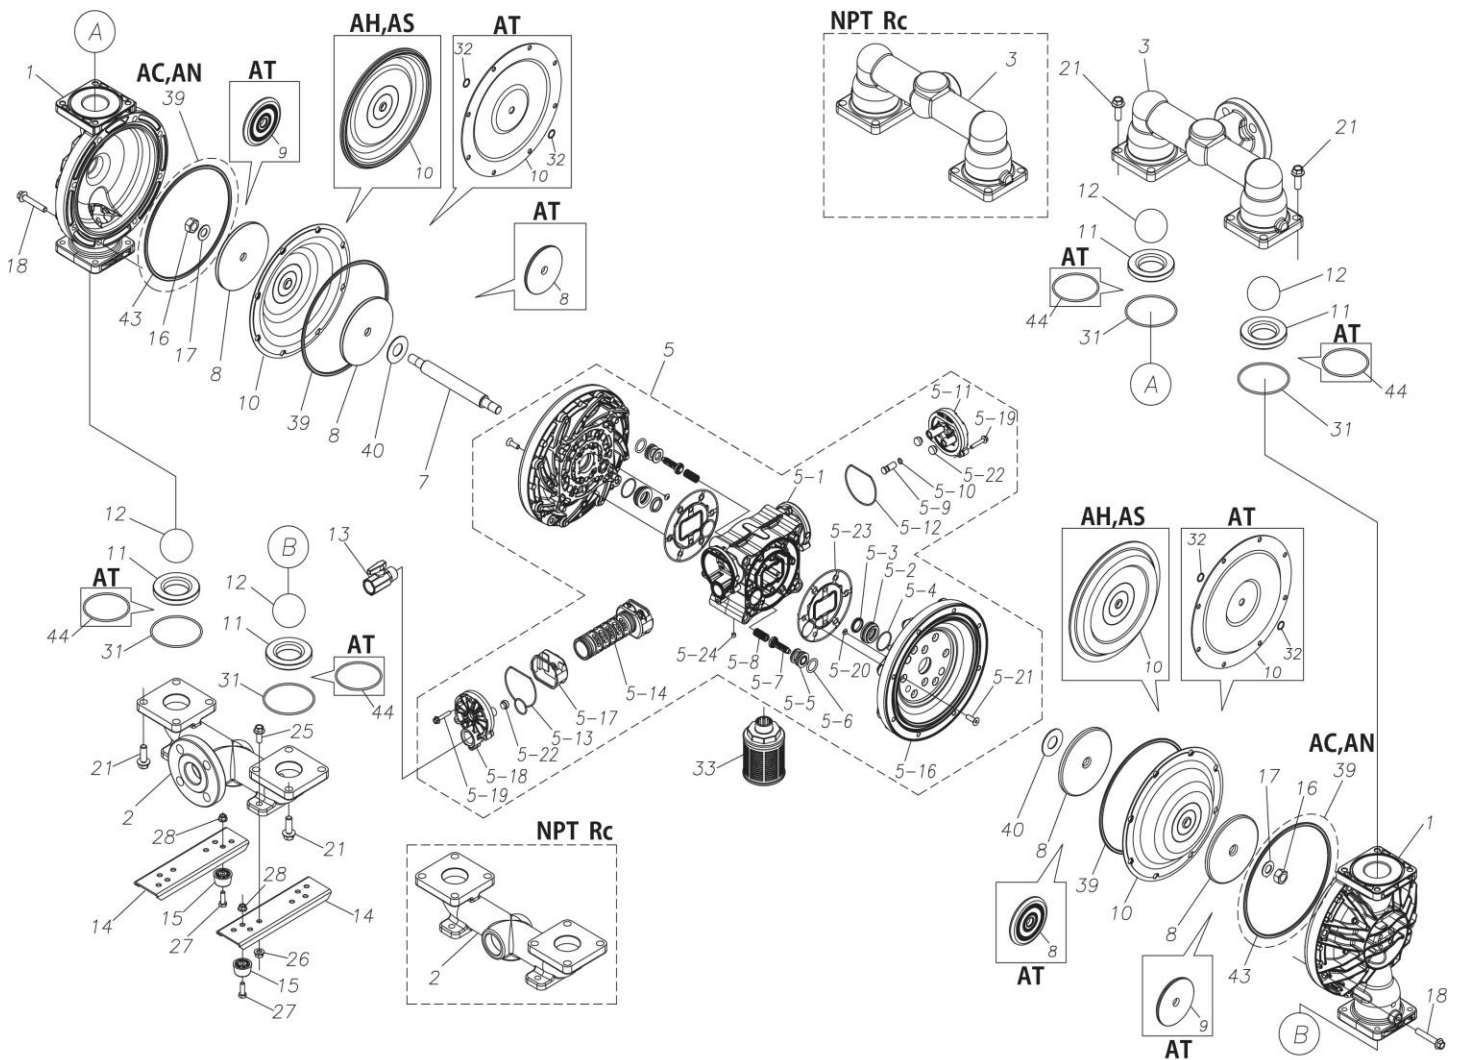

展開図 & パーツリスト

Exploded View Drawing and Parts List

型式

Model: **D400AEJ**

製品番号

Model Number: **1L00421MP**

The part list and exploded view drawing as attached below indicate the full list of parts for the above mentioned pump model.

ポンプ詳細につきましては別にご用意しておりますポンプサービスブック、取扱説明書をご参照ください。

ご不明な点がございましたら代理店もしくは直接YTSまでご連絡ください。

YTS JAPAN Co.,Ltd.

www.yts-pump.com

■ Parts List

D400AEJ

1L00421MP

Ref.No.	Parts No.	Description	Parts Component	Remark
1	1L20032AM	OUT CHANBER	2	
2	1L20033AF	IN MANIFOLD	1	
3	1L20035AF	OUT MANIFOLD	1	
5	1L10023MP	BODY ASSEMBLY	1	

Ref.No.	Parts No.	Description	Parts Component	Remark
5-1	1L30054MP	BODY	1	The parts of #5 are available with a set as [1L10023MP:BODY ASSEMBLY]. This is also available individually.
5-2	1M30026MM	BEARING CENTER ROD	2	
5-3	9S2BA0025	PACKING	2	
5-4	9S1BS0036	O RING S-36	2	
5-5	1L30063MM	PILOT VALVE SEAT	2	
5-6	9S1BP1022	O RING P-22A	2	
5-7	1L30058MB	PILOT VALVE	2	
5-8	1L30064MM	SPRING	2	
5-9	1L30065MM	RESET BUTTON	1	
5-10	9S1BP0008	O RING P-8	1	
5-11	1L30056MB	CAP	1	
5-12	1L30061MB	PACKING CAP	1	
5-13	1L30060MB	PACKING CAP IN	1	
5-14	1L10003MK	C SPOOL VALVE ASSEMBLY (Looped C®)	1	
5-16	1L30066MM	AIR CHAMBER	2	
5-17	1L30005MB	SPRING STOPPER	1	
5-18	1L30055MP	CAP IN	1	
5-19	9B2210635	BOLT M6 × 35	7	
5-20	9T6125008	SCREW M5 × 8	8	
5-21	9B5410825	BOLT M8 × 25	16	
5-22	1L30062MB	CUSHION	4	
5-23	1L30059MB	PACKING BODY	2	
5-24	9P62P9901	PLUG	2	
7	1L20043MM	CENTER ROD	1	
8	1L20019MM	CENTER DISK	4	
10	1L20002EB	DIAPHRAGM	2	
11	1L20037EB	VALVE SEAT	4	
12	1M20018EB	BALL	4	
13	1M90001MP	BALL VALVE	1	
14	1L30067MM	BASE	2	
15	1H30055MB	RUBBER FEET	4	
16	9N1731600	NUT M16 × 1.5	2	
17	9W3311600	CONED DISK SPRING M16	2	
18	9B2111060	BOLT M10 × 60	16	
21	9B2111235	BOLT M12 × 35	16	
25	9B2111025	BOLT M10 × 25	4	
26	9N2111000	NUT M10	4	
27	9B1110825	BOLT M8 × 25	4	
28	9N2110800	NUT M8	4	
31	9S1EG0100	O RING G-100	4	
33	1L90002MP	SILENCER	1	
39	9S1BG0230	O RING G-230	2	
40	1M30033MB	CUSHION CENTER DISK	2	
43	9S1EG0230	O RING G-230	2	