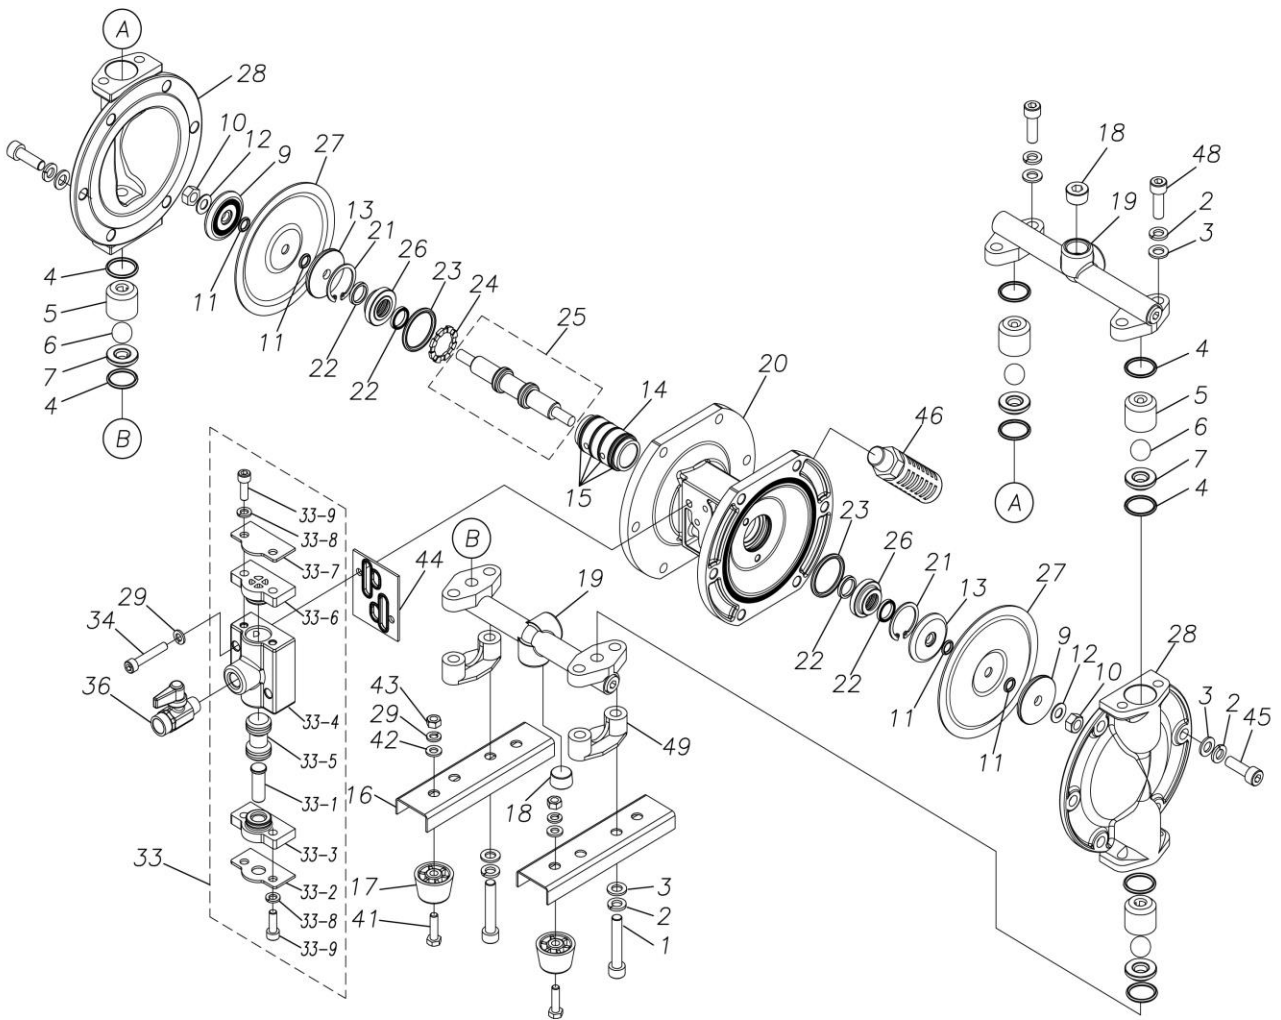

ポンプ詳細につきましては別にご用意しておりますポンプサービスブック、取扱説明書をご参照ください。

ご不明な点がございましたら代理店もしくは直接YTSまでご連絡ください。

YTS JAPAN Co.,Ltd.

www.yts-pump.com

■ Parts List

D101ST

1D00037MP

Ref.No.	Parts No.	Description	Parts Component	Remark
1	9B3210840	BOLT M8 × 40	4	
2	9W2210800	SPRING LOCK WASHER M8	20	
3	9W1210800	PLAIN WASHER M8	20	
4	9S1TP0021	O RING P-21	8	
5	1D20004SM	VALVE STOPPER	4	
6	1D20006TM	BALL	4	
7	1D20010SM	VALVE SEAT	4	
9	1E20027SM	CENTER DISK	2	
10	9N1310800	NUT M8	2	
11	9S1TP0008	O RING P-8	4	
12	9W3310800	CONED DISK SPRING M8	2	
13	1D30001MM	CENTER DISK	2	
14	1D30023MM	SLEEVE	1	
15	9S1BJ1026	O RING JASO-1026	4	
16	1D30004MM	BASE	2	
17	1C30004MB	RUBBER FEET	4	
18	9P63P9903	PLUG	2	
19	1D10007MP	MANIFOLD ASSEMBLY	2	
20	1D30013MP	BODY	1	
21	9R1120030	RETAINING RING	2	
22	9S2BA0014	PACKING	4	
23	9S1BG0030	O RING G-30	2	
24	1D30014MB	SPACER	1	
25	1D10004MK	CENTER ROD ASSEMBLY	1	

Ref.No.	Parts No.	Description	Parts Component	Remark
26	1D30015MM	CENTER ROD GUIDE	2	
27	1D20019T3	DIAPHRAGM	2	
28	1D20023SM	OUT CHAMBER	2	
29	9W2210600	SPRING LOCK WASHER M6	6	
33	1D10003MP	VALVE BODY ASSEMBLY	1	
33-1	1D30007MM	RESET BUTTON	1	The parts of #33 are available with a set as [1D10003MP: VALVE BODY ASSEMBLY]. This is also available individually.
33-2	1D30008MM	REINFORCEMENT PLATE VALVE LOWER	1	
33-3	1D30009MB	SPOOL STOPPER LOWER	1	
33-4	1D30010MP	VALVE BODY	1	
33-5	1D10002MK	SPOOL ASSEMBLY	1	
33-6	1D30011MB	SPOOL STOPPER UPPER	1	
33-7	1D30012MM	REINFORCEMENT VALVE UPPER	1	
33-8	9W2210600	SPRING LOCK WASHER M6	4	
33-9	9B3210618	BOLT M6 × 18	4	
34	9B3220635	BOLT M6 × 35	2	
36	1E90002MP	BALL VALVE	1	
39	1H90001MB	SEAL TAPE	1	
41	9B1210622	BOLT M6 × 22	4	
42	9W1210600	PLAIN WASHER M6	4	
43	9N1210600	NUT M6	4	
44	1D30017MB	VALVE BODY GASKET	1	
45	9B3210825	BOLT M8 × 25	12	
46	1D90001MP	SILENCER	1	
48	9B3210820	BOLT M8 × 20	4	
49	1D30019MB	SPACER	2	