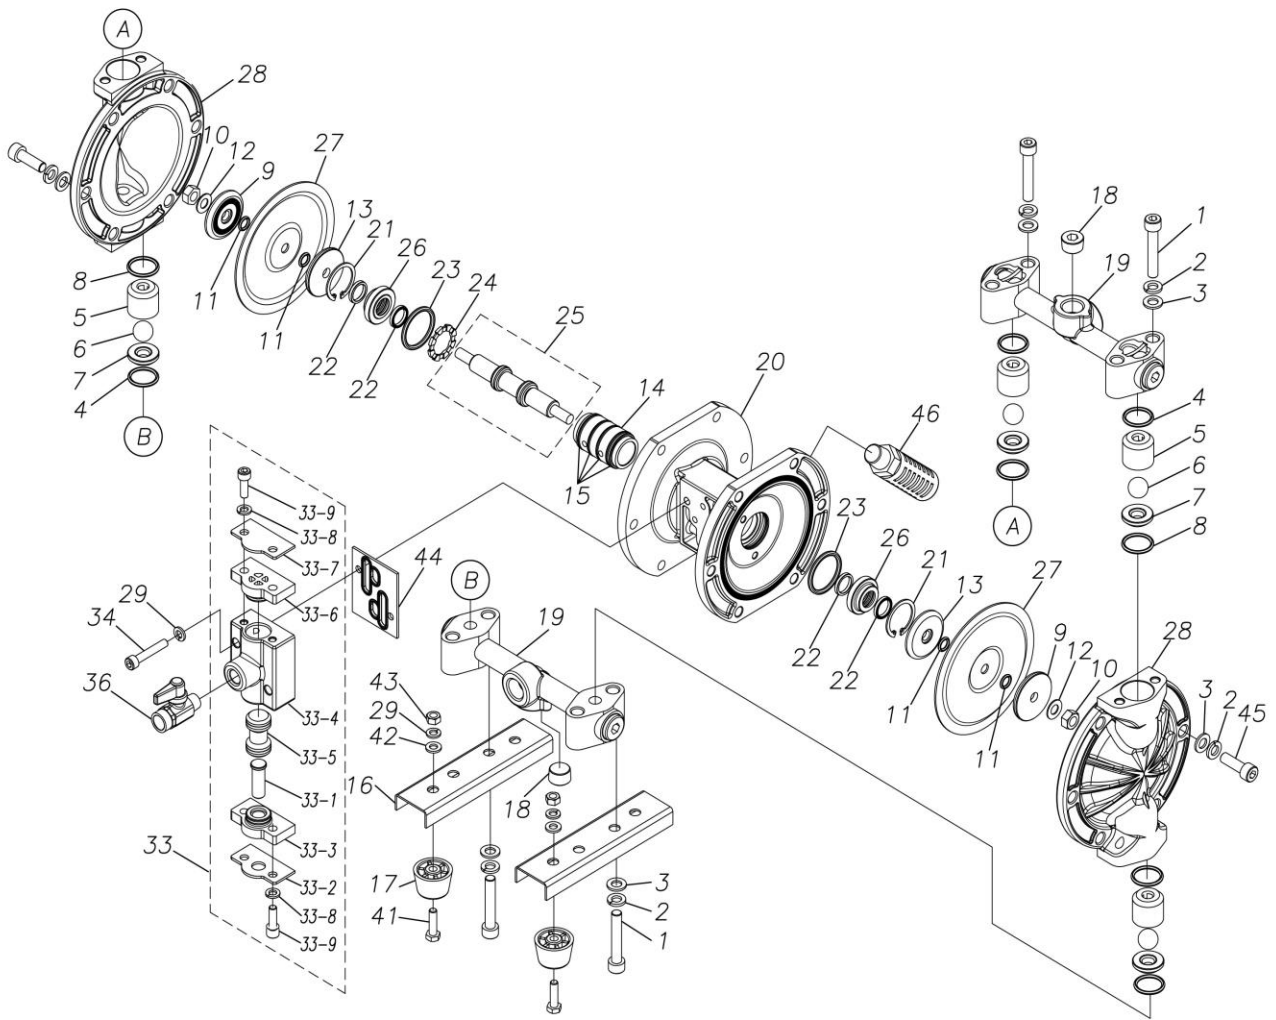

ポンプ詳細につきましては別にご用意しておりますポンプサービスブック、取扱説明書をご参照ください。

ご不明な点がございましたら代理店もしくは直接YTSまでご連絡ください。

YTS JAPAN Co.,Ltd.

www.yts-pump.com

■ Parts List

D101AH

1D00033MP

Ref.No.	Parts No.	Description	Parts Component	Remark
1	9B3220845	BOLT M8 × 45	8	
2	9W2210800	SPRING LOCK WASHER M8	20	
3	9W1210800	PLAIN WASHER M8	20	
4	9S1TP0021	O RING P-21	4	
5	1D20003MB	VALVE STOPPER	4	
6	1D20005BB	BALL	4	
7	1D20009AM	VALVE SEAT	4	
8	9S1TP0020	O RING P-20	4	
9	1E20024AM	CENTER DISK	2	
10	9N1310800	NUT M8	2	
12	9W3310800	CONED DISK SPRING M8	2	
13	1D30001MM	CENTER DISK	2	
14	1D30023MM	SLEEVE	1	
15	9S1BJ1026	O RING JASO-1026	4	
16	1D30004MM	BASE	2	
17	1C30004MB	RUBBER FEET	4	
18	9P62P9903	PLUG	2	
19	1D10006MP	MANIFOLD ASSEMBLY	2	
20	1D30013MP	BODY	1	
21	9R1120030	RETAINING RING	2	
22	9S2BA0014	PACKING	4	
23	9S1BG0030	O RING G-30	2	
24	1D30014MB	SPACER	1	
25	1D10004MK	CENTER ROD ASSEMBLY	1	

Ref.No.	Parts No.	Description	Parts Component	Remark
26	1D30015MM	CENTER ROD GUIDE	2	
27	1D20020HB	DIAPHRAGM	2	
28	1D20022AM	OUT CHAMBER	2	
29	9W2210600	SPRING LOCK WASHER M6	6	
33	1D10003MP	VALVE BODY ASSEMBLY	1	
33-1	1D30007MM	RESET BUTTON	1	The parts of #33 are available with a set as [1D10003MP: VALVE BODY ASSEMBLY]. This is also available individually.
33-2	1D30008MM	REINFORCEMENT PLATE VALVE LOWER	1	
33-3	1D30009MB	SPOOL STOPPER LOWER	1	
33-4	1D30010MP	VALVE BODY	1	
33-5	1D10002MK	SPOOL ASSEMBLY	1	
33-6	1D30011MB	SPOOL STOPPER UPPER	1	
33-7	1D30012MM	REINFORCEMENT VALVE UPPER	1	
33-8	9W2210600	SPRING LOCK WASHER M6	4	
33-9	9B3210618	BOLT M6 × 18	4	
34	9B3220635	BOLT M6 × 35	2	
36	1E90002MP	BALL VALVE	1	
39	1H90001MB	SEAL TAPE	1	
41	9B1210622	BOLT M6 × 22	4	
42	9W1210600	PLAIN WASHER M6	4	
43	9N1210600	NUT M6	4	
44	1D30017MB	VALVE BODY GASKET	1	
45	9B3210825	BOLT M8 × 25	12	
46	1D90001MP	SILENCER	1	