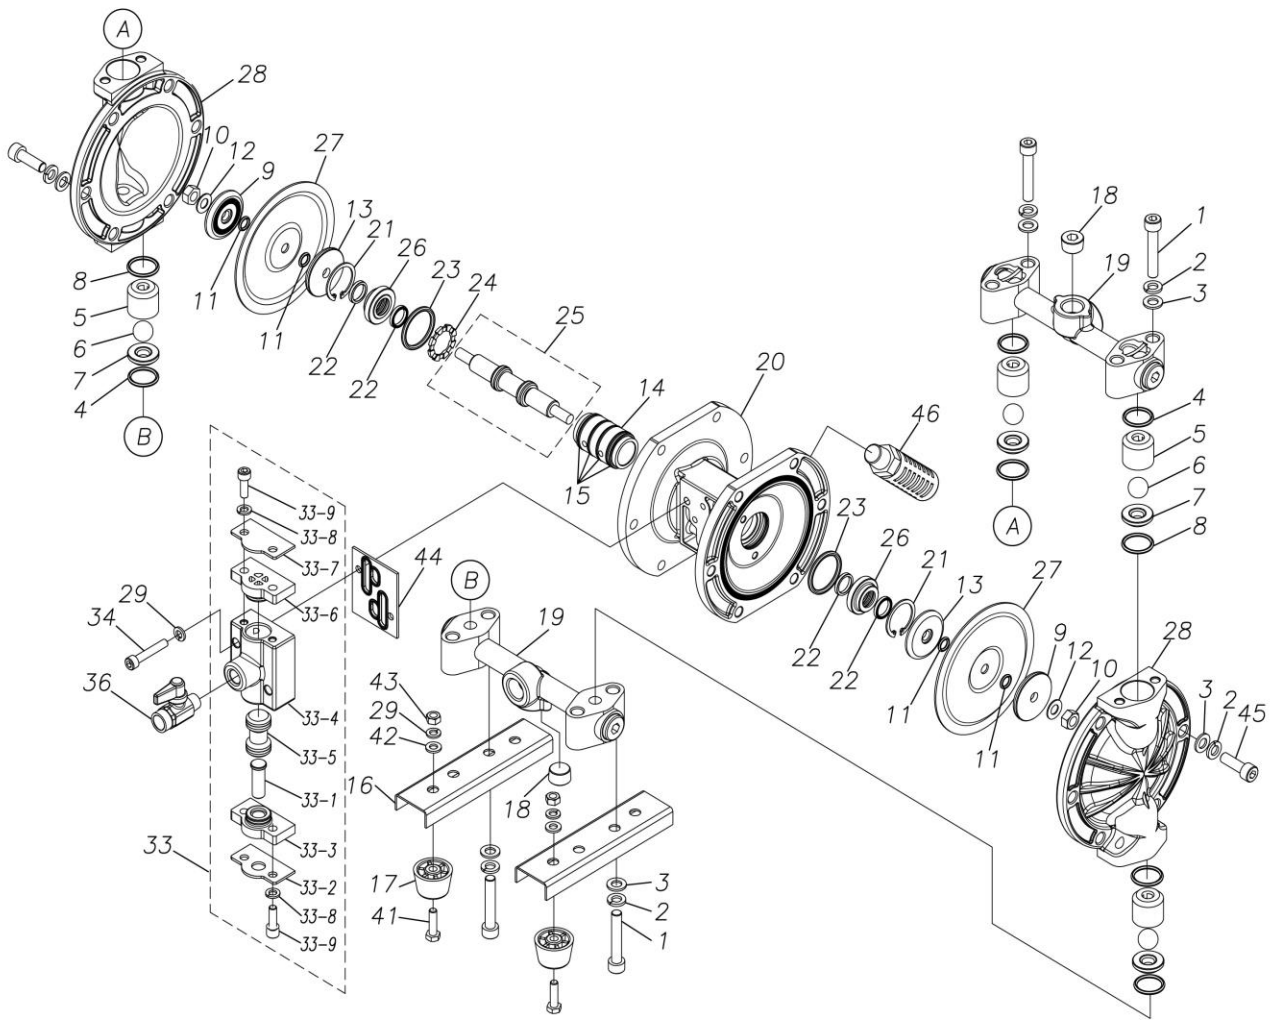

ポンプ詳細につきましては別にご用意しておりますポンプサービスブック、取扱説明書をご参照ください。

ご不明な点がございましたら代理店もしくは直接YTSまでご連絡ください。

YTS JAPAN Co.,Ltd.

[www.yts-pump.com](http://www.yts-pump.com)

■ Parts List

D101AN

1D00031MP

Ref.No.	Parts No.	Description	Parts Component	Remark
1	9B3220845	BOLT M8 × 45	8	
2	9W2210800	SPRING LOCK WASHER M8	20	
3	9W1210800	PLAIN WASHER M8	20	
4	9S1TP0021	O RING P-21	4	
5	1D20003MB	VALVE STOPPER	4	
6	1D20005BB	BALL	4	
7	1D20009AM	VALVE SEAT	4	
8	9S1TP0020	O RING P-20	4	
9	1E20024AM	CENTER DISK	2	
10	9N1310800	NUT M8	2	
11	9S1BP0008	O RING P-8	4	
12	9W3310800	CONED DISK SPRING M8	2	
13	1D30001MM	CENTER DISK	2	
14	1D30023MM	SLEEVE	1	
15	9S1BJ1026	O RING JASO-1026	4	
16	1D30004MM	BASE	2	
17	1C30004MB	RUBBER FEET	4	
18	9P62P9903	PLUG	2	
19	1D10006MP	MANIFOLD ASSEMBLY	2	
20	1D30013MP	BODY	1	
21	9R1120030	RETAINING RING	2	
22	9S2BA0014	PACKING	4	
23	9S1BG0030	O RING G-30	2	
24	1D30014MB	SPACER	1	

Ref.No.	Parts No.	Description	Parts Component	Remark
25	1D10004MK	CENTER ROD ASSEMBLY	1	
26	1D30015MM	CENTER ROD GUIDE	2	
27	1D20018BB	DIAPHRAGM	2	
28	1D20022AM	OUT CHAMBER	2	
29	9W2210600	SPRING LOCK WASHER M6	6	
33	1D10003MP	VALVE BODY ASSEMBLY	1	The parts of #33 are available with a set as [1D10003MP: VALVE BODY ASSEMBLY]. This is also available individually.
33-1	1D30007MM	RESET BUTTON	1	
33-2	1D30008MM	REINFORCEMENT PLATE VALVE LOWER	1	
33-3	1D30009MB	SPOOL STOPPER LOWER	1	
33-4	1D30010MP	VALVE BODY	1	
33-5	1D10002MK	SPOOL ASSEMBLY	1	
33-6	1D30011MB	SPOOL STOPPER UPPER	1	
33-7	1D30012MM	REINFORCEMENT VALVE UPPER	1	
33-8	9W2210600	SPRING LOCK WASHER M6	4	
33-9	9B3210618	BOLT M6 × 18	4	
34	9B3220635	BOLT M6 × 35	2	
36	1E90002MP	BALL VALVE	1	
39	1H90001MB	SEAL TAPE	1	
41	9B1210622	BOLT M6 × 22	4	
42	9W1210600	PLAIN WASHER M6	4	
43	9N1210600	NUT M6	4	
44	1D30017MB	VALVE BODY GASKET	1	
45	9B3210825	BOLT M8 × 25	12	
46	1D90001MP	SILENCER	1	